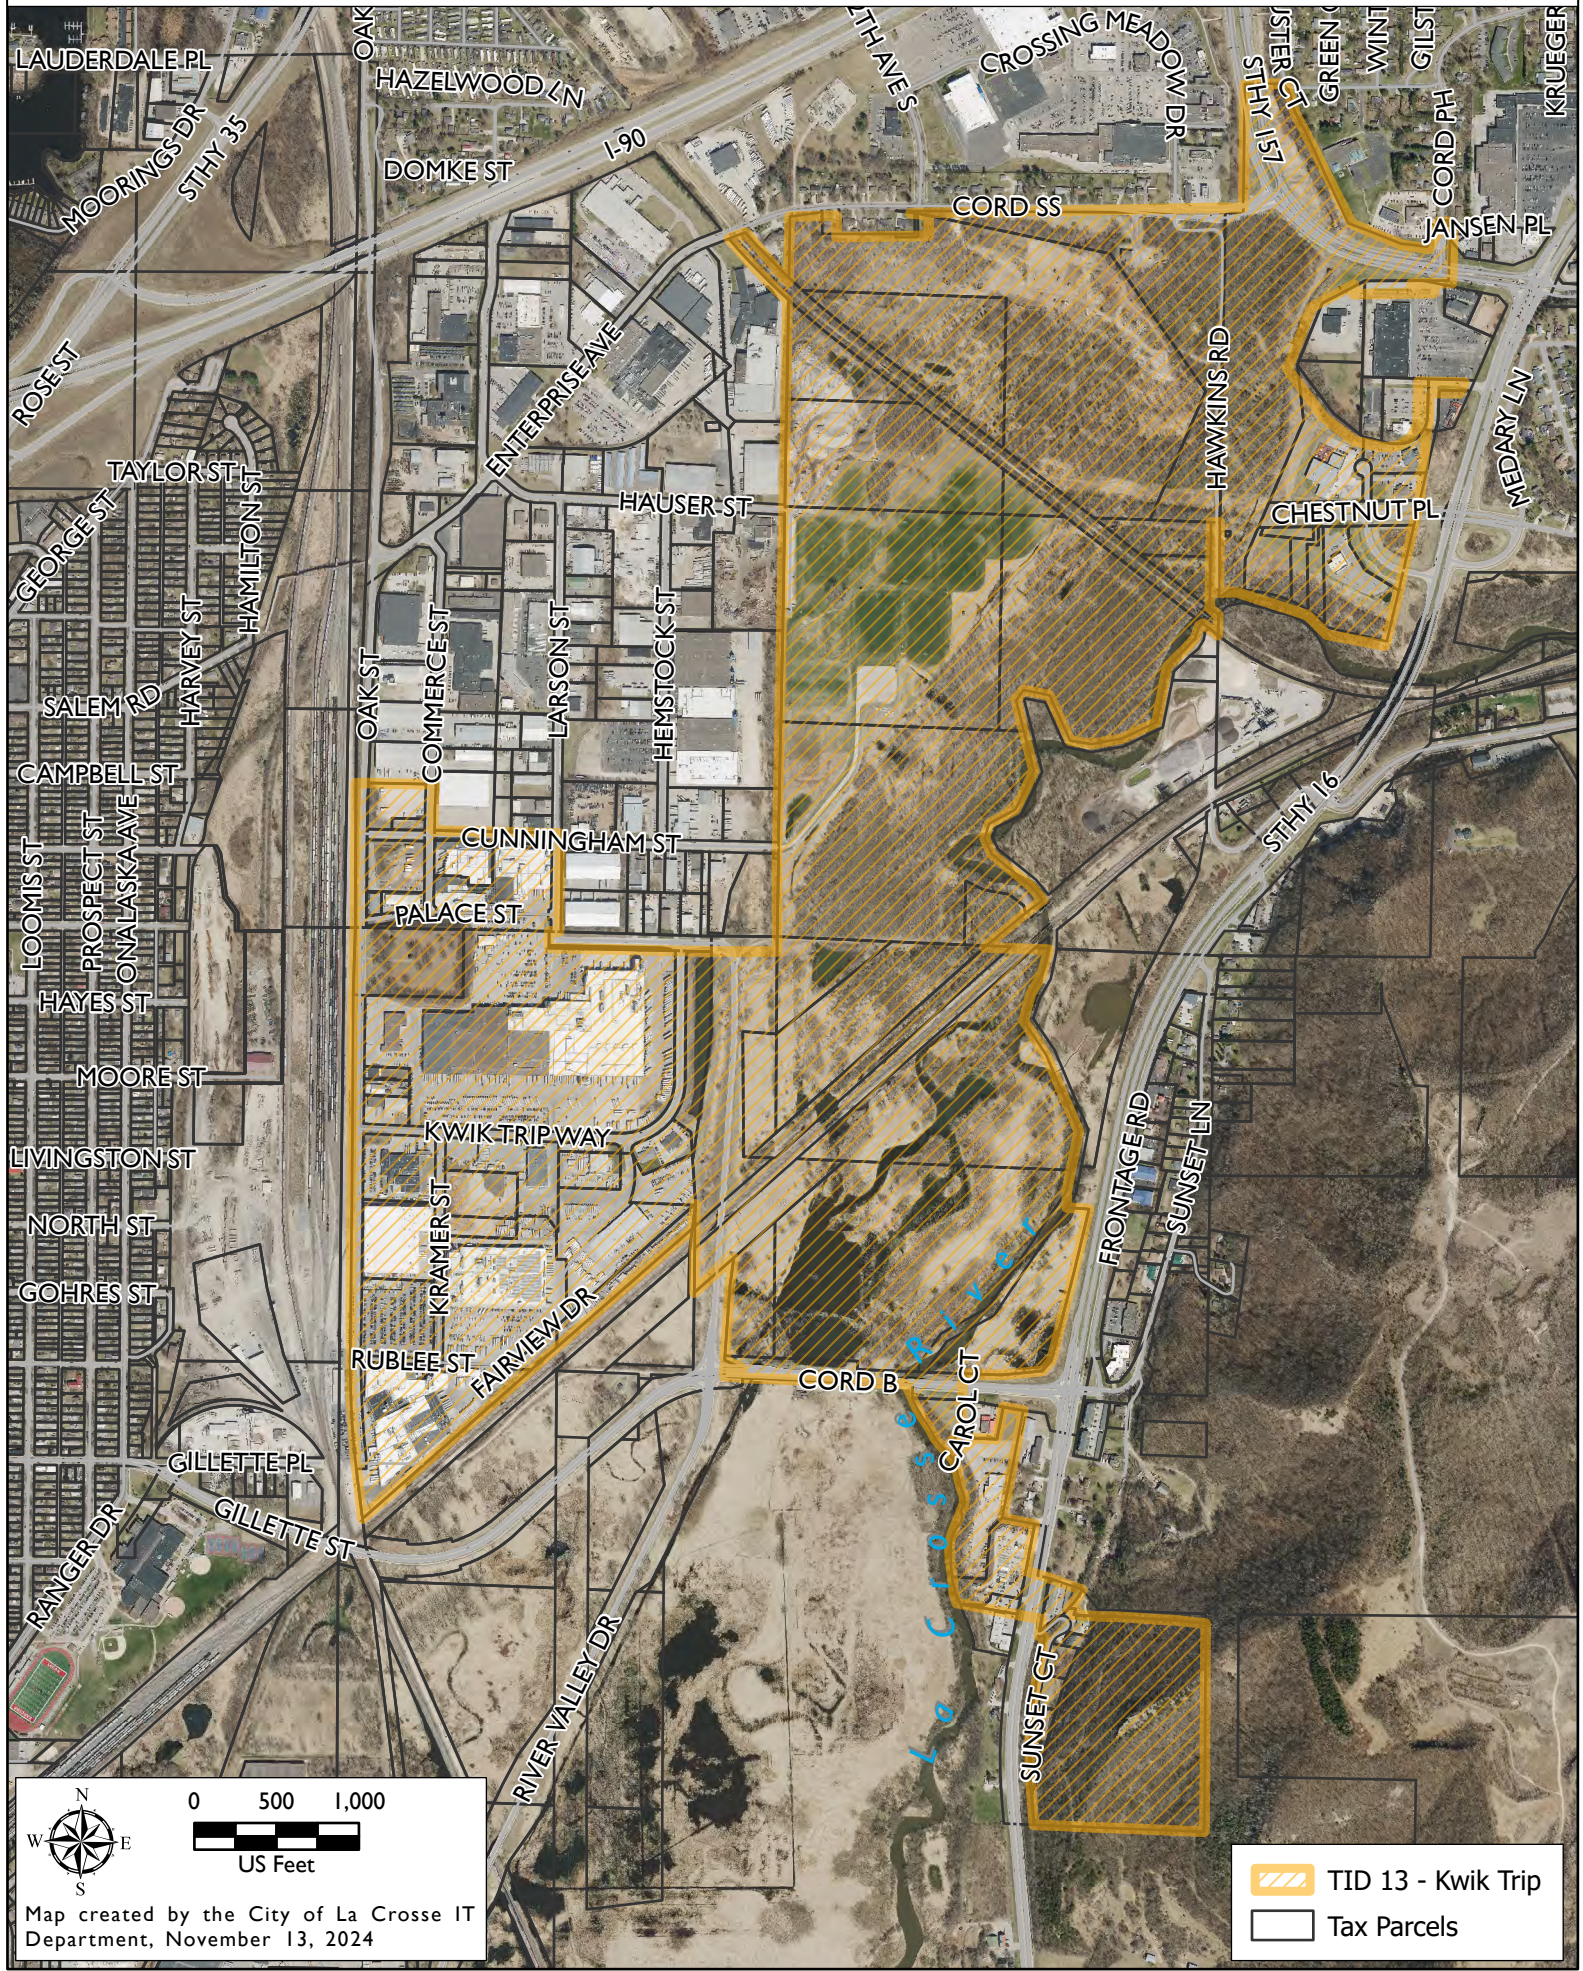

# Tax Incremental District 13 - La Crosse, Wisconsin

Map created by the City of La Crosse IT Department, November 13, 2024

-  TID 13 - Kwik Trip
-  Tax Parcels