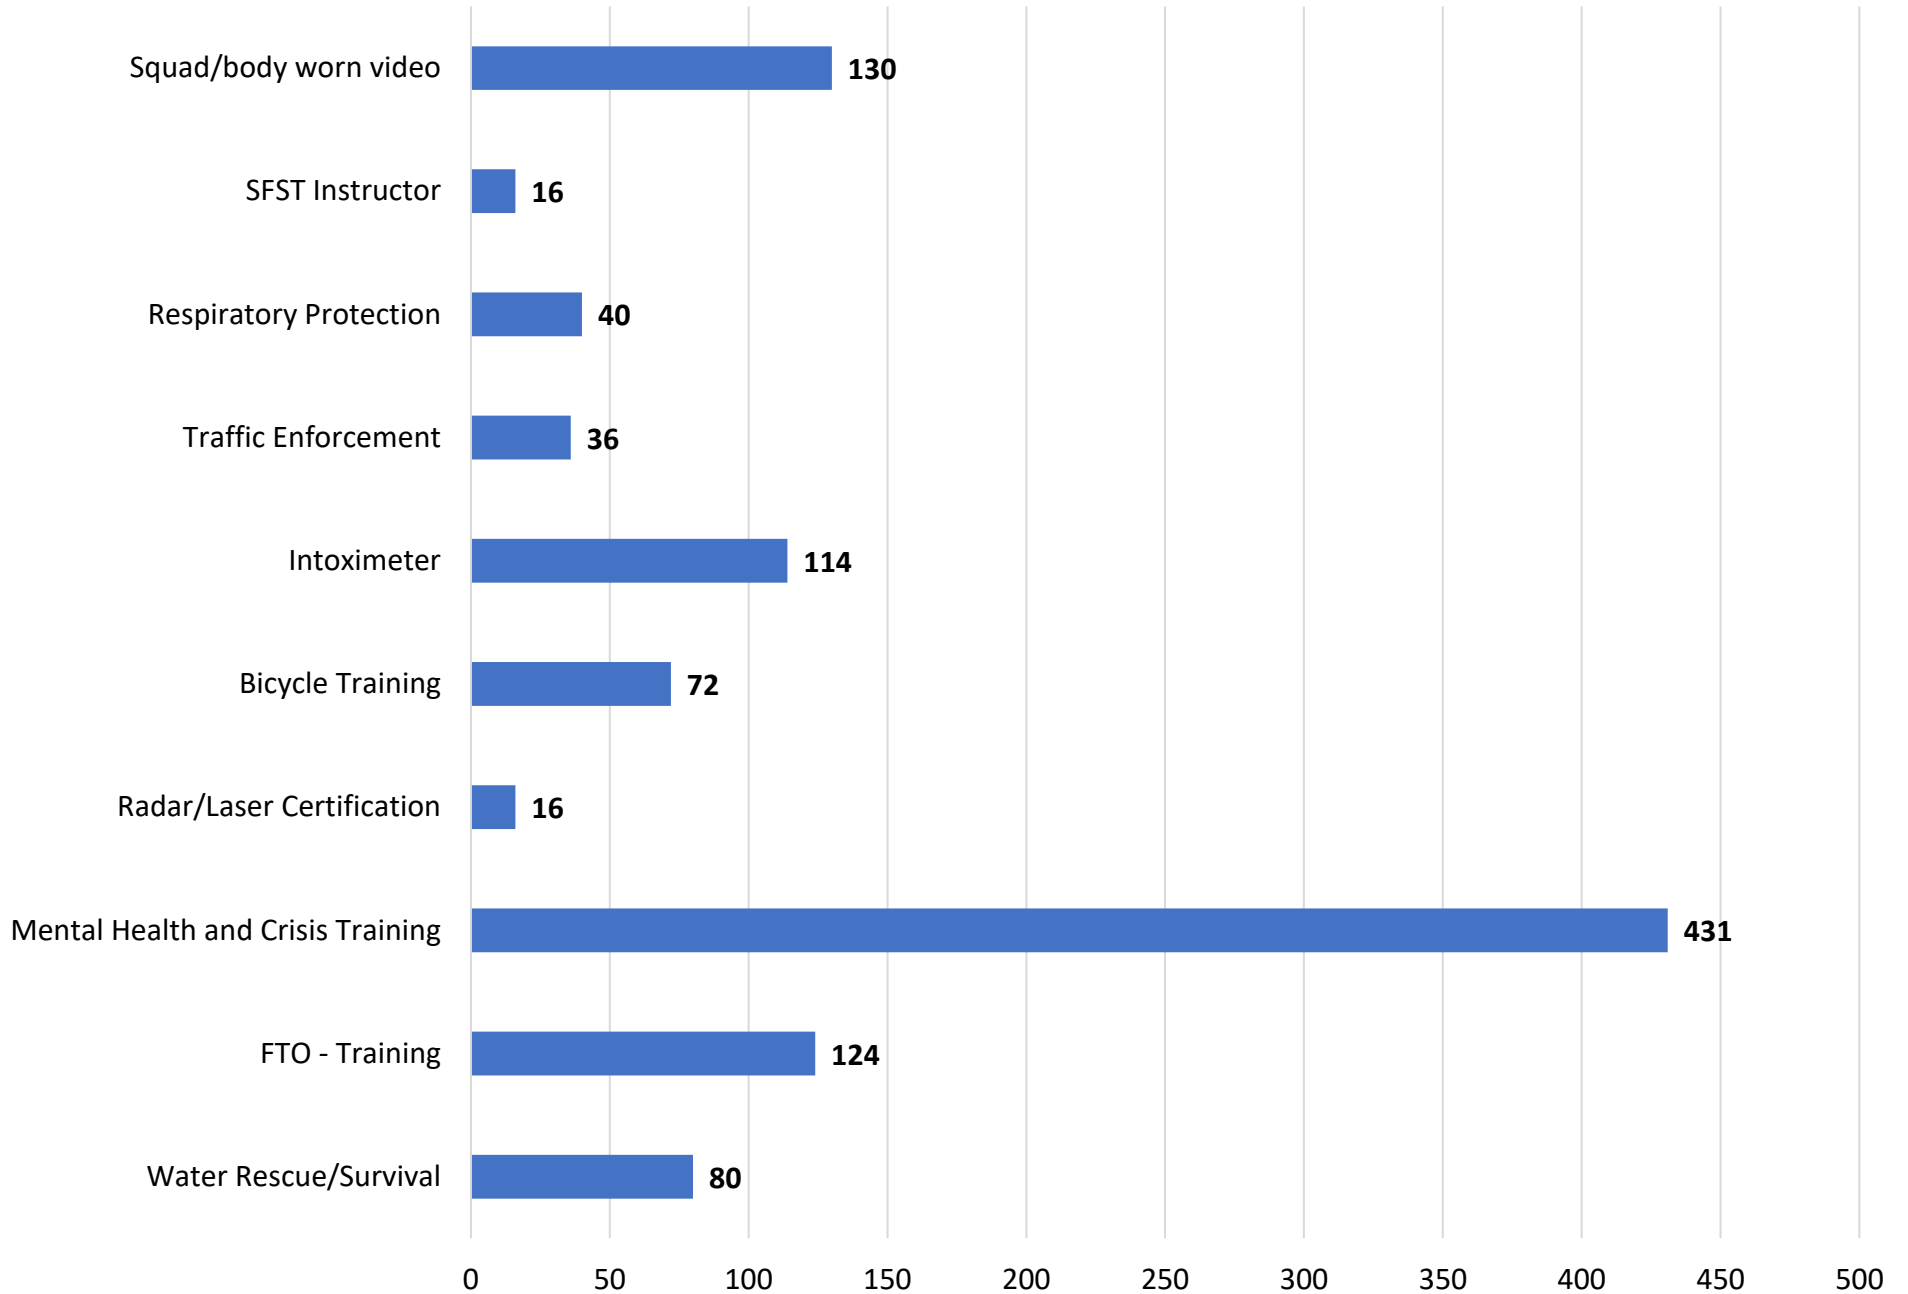

La Crosse Police Department

Training Report 2023

Community Based Training in hours

Patrol Based Training in hours

Investigative Based Training in hours

Tactical/Specialty Based Training in hours

Firearms Based Training in hours

Administrative Based Training in hours