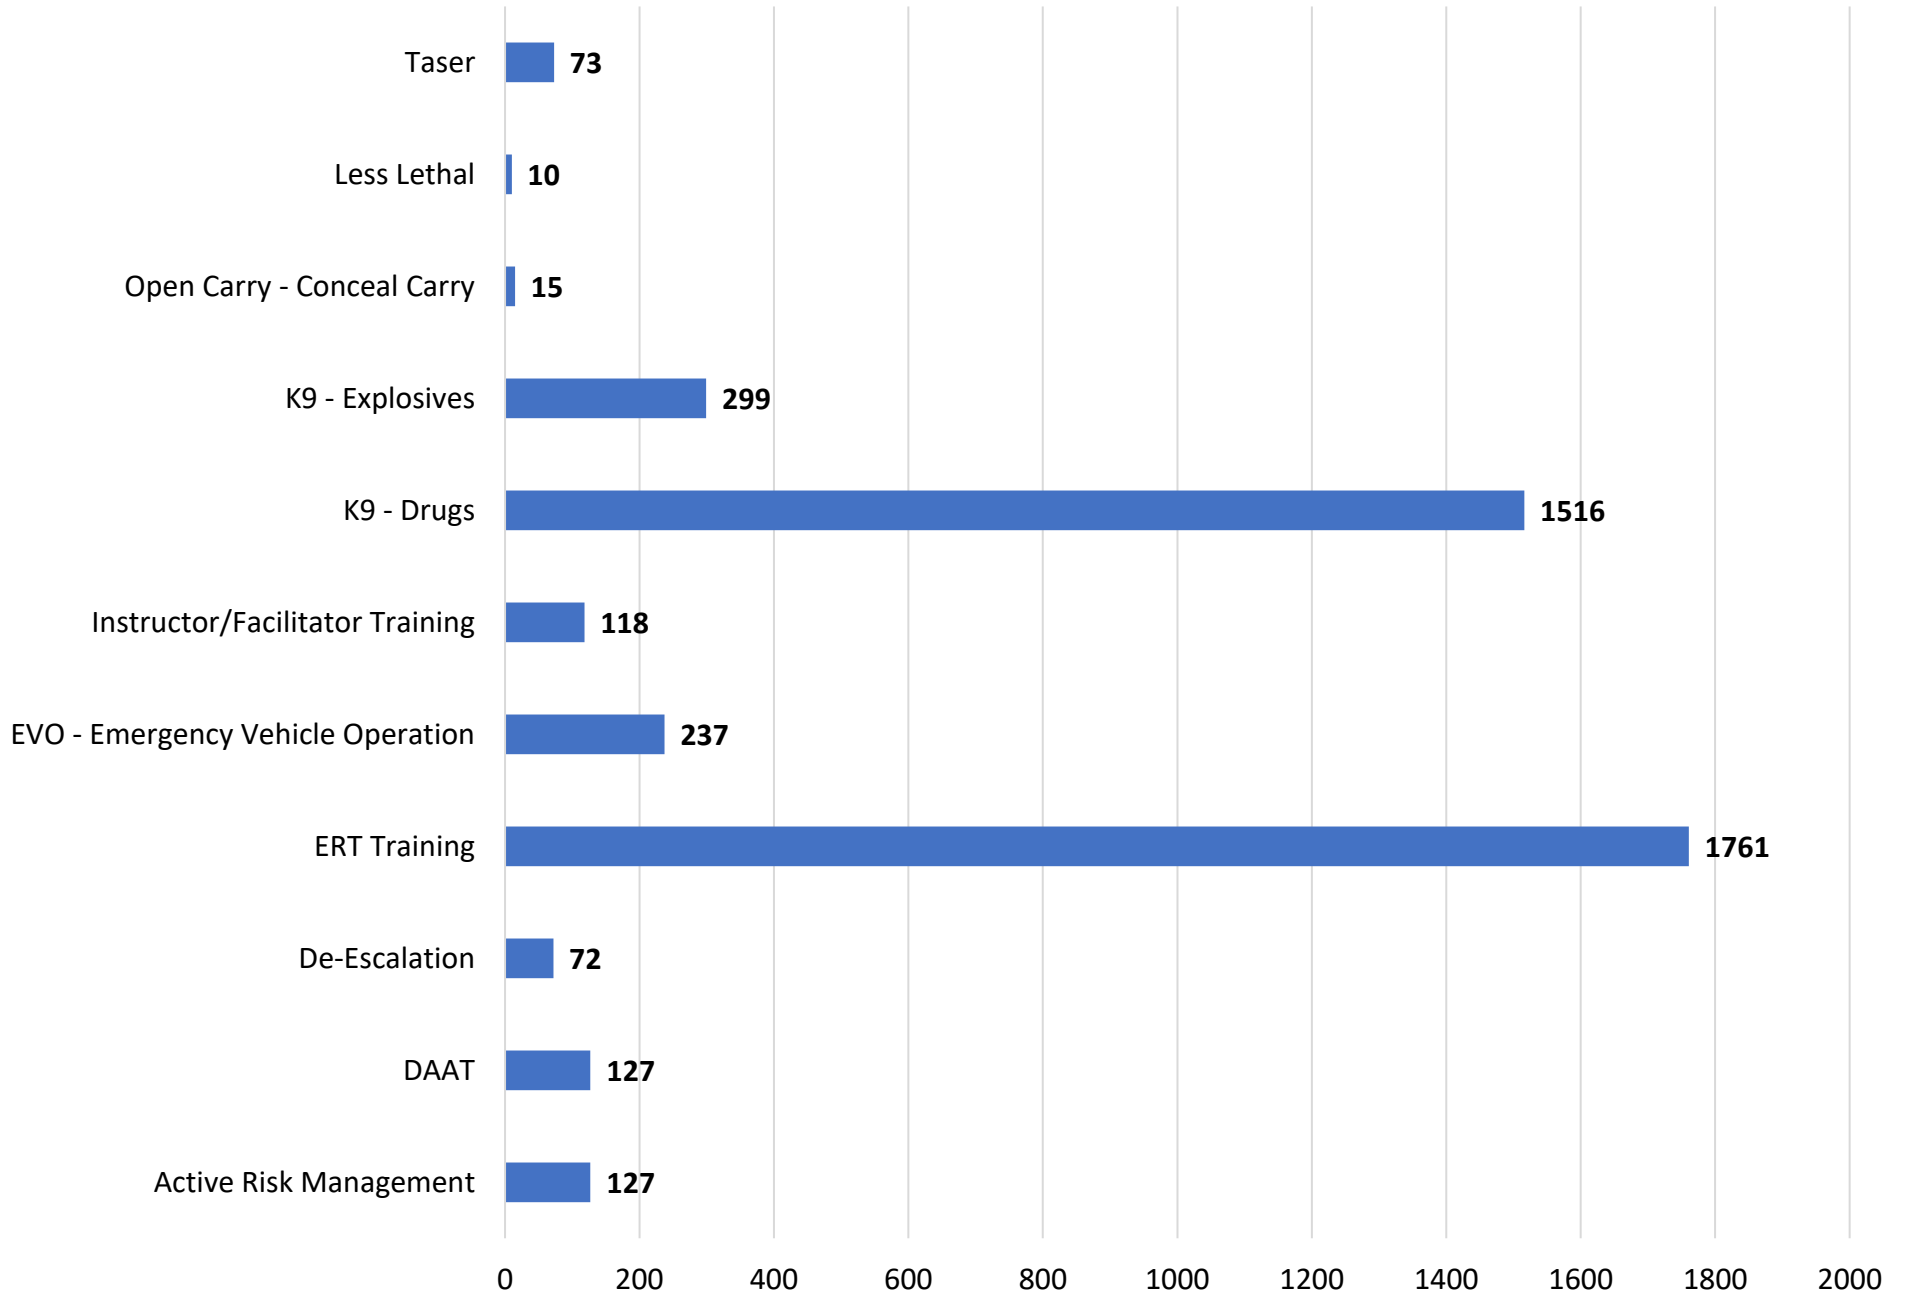

La Crosse Police Department

Training Report 2023

Community Based Training in hours

Patrol Based Training in hours

Investigative Based Training in hours

Tactical/Specialty Based Training in hours

Firearms Based Training in hours

Administrative Based Training in hours