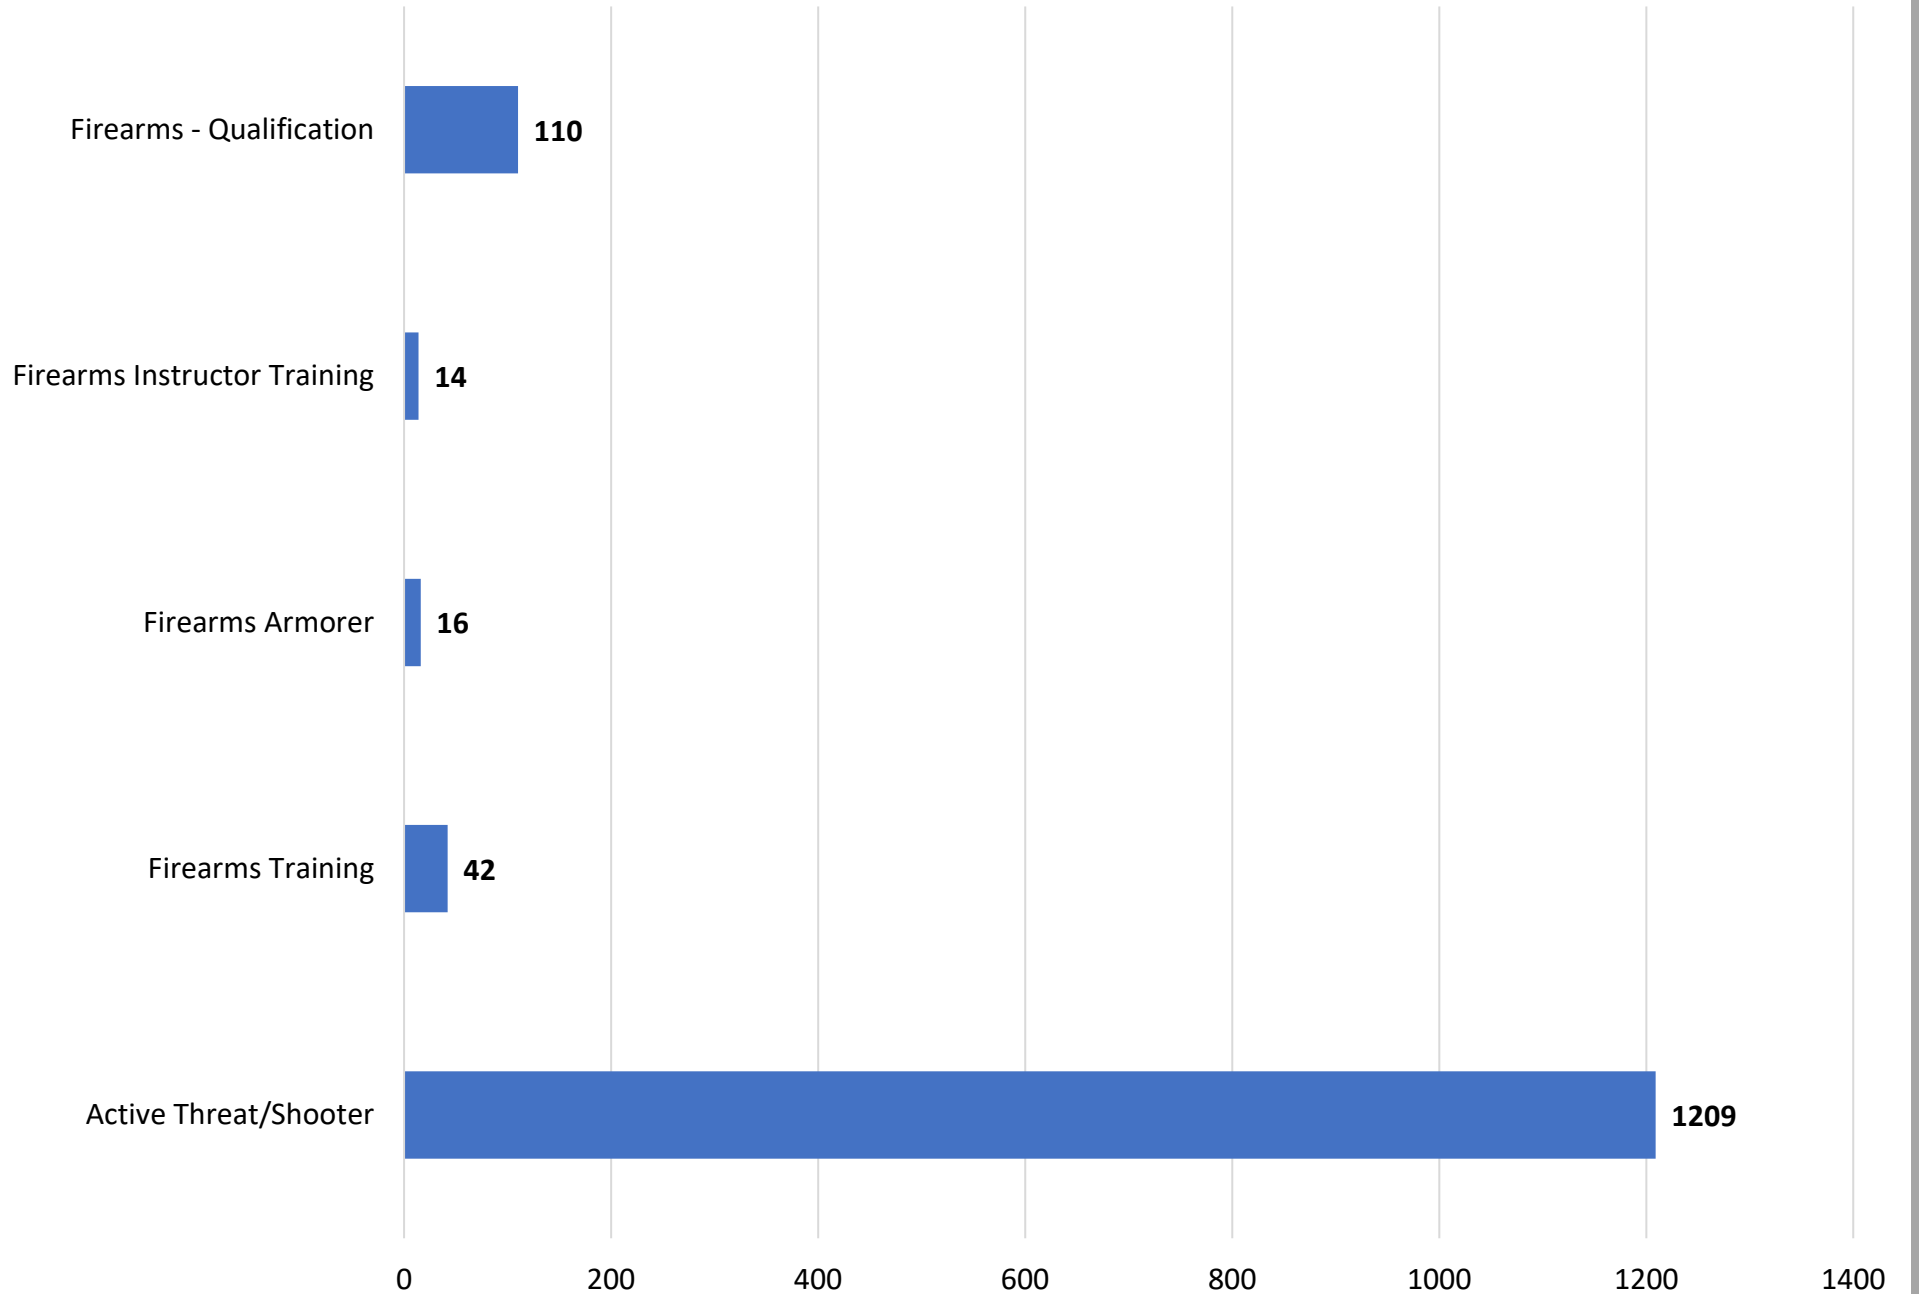

La Crosse Police Department

Training Report 2023

Community Based Training in hours

Patrol Based Training in hours

Investigative Based Training in hours

Tactical/Specialty Based Training in hours

Firearms Based Training in hours

Administrative Based Training in hours