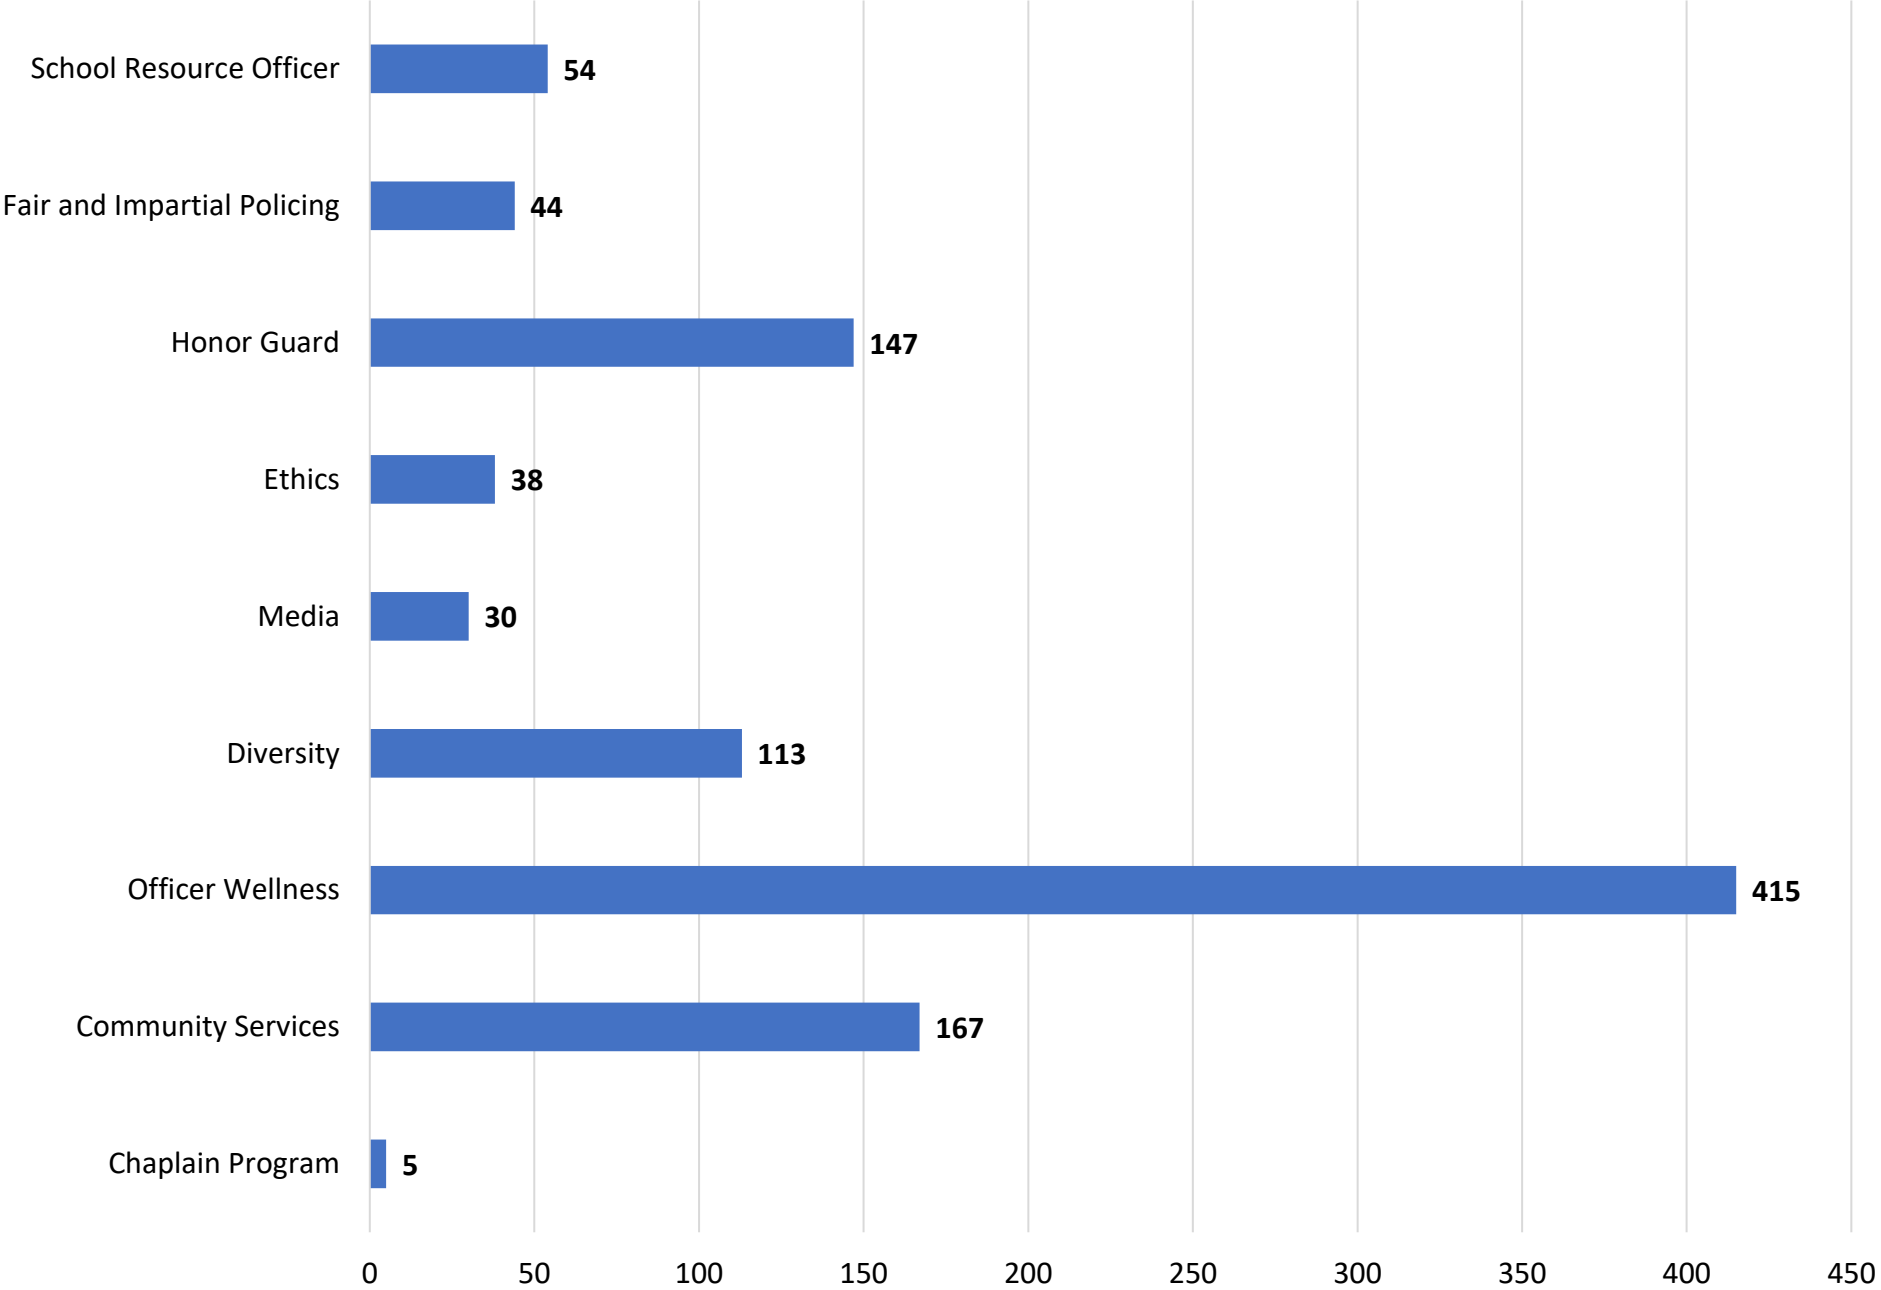

La Crosse Police Department

Training Report 2023

Community Based Training in hours

Patrol Based Training in hours

Investigative Based Training in hours

Tactical/Specialty Based Training in hours

Firearms Based Training in hours