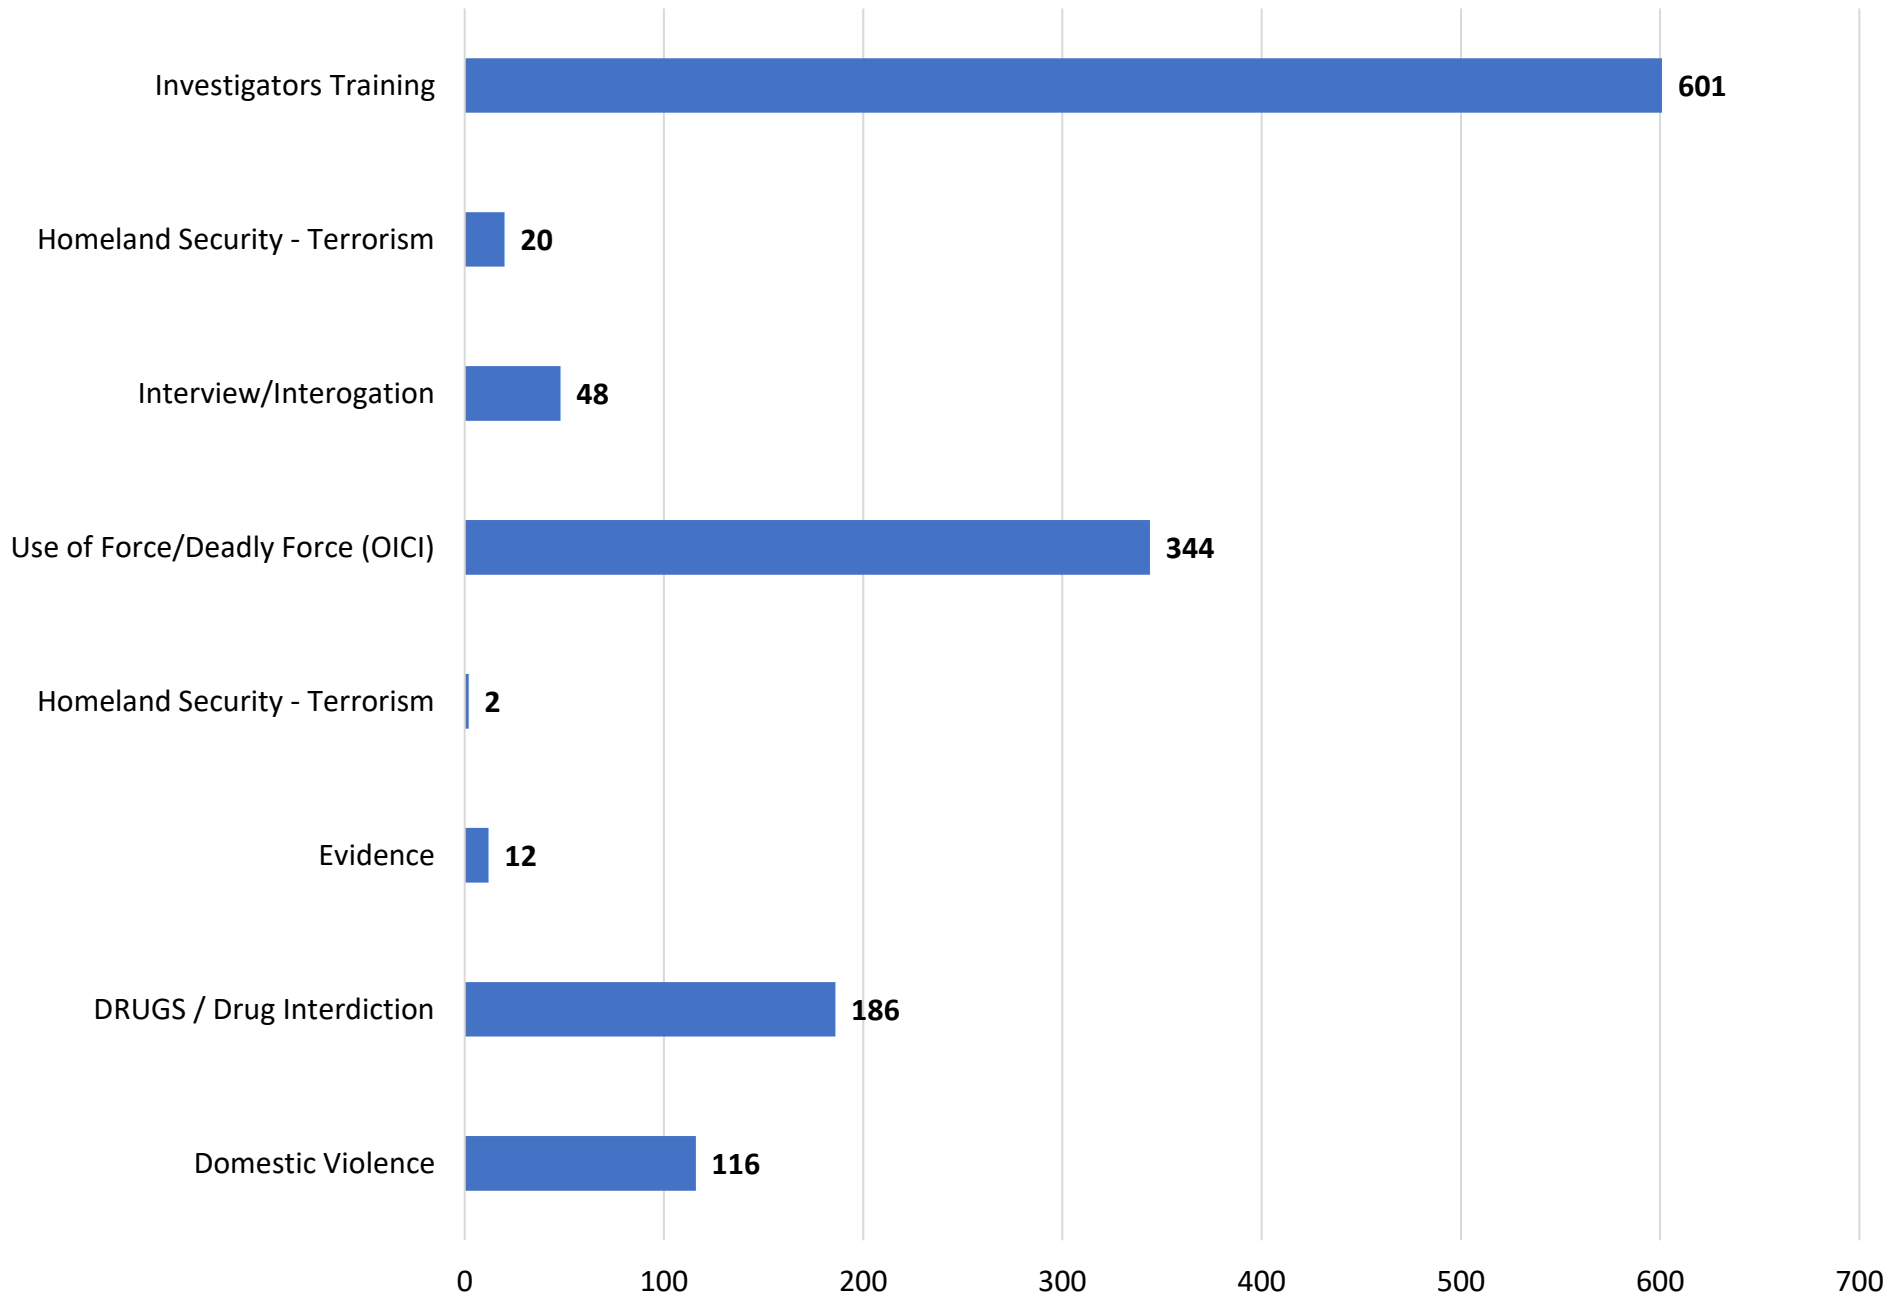

La Crosse Police Department

Training Report 2023

Community Based Training in hours

Patrol Based Training in hours

Investigative Based Training in hours

Tactical/Specialty Based Training in hours

Firearms Based Training in hours

Administrative Based Training in hours