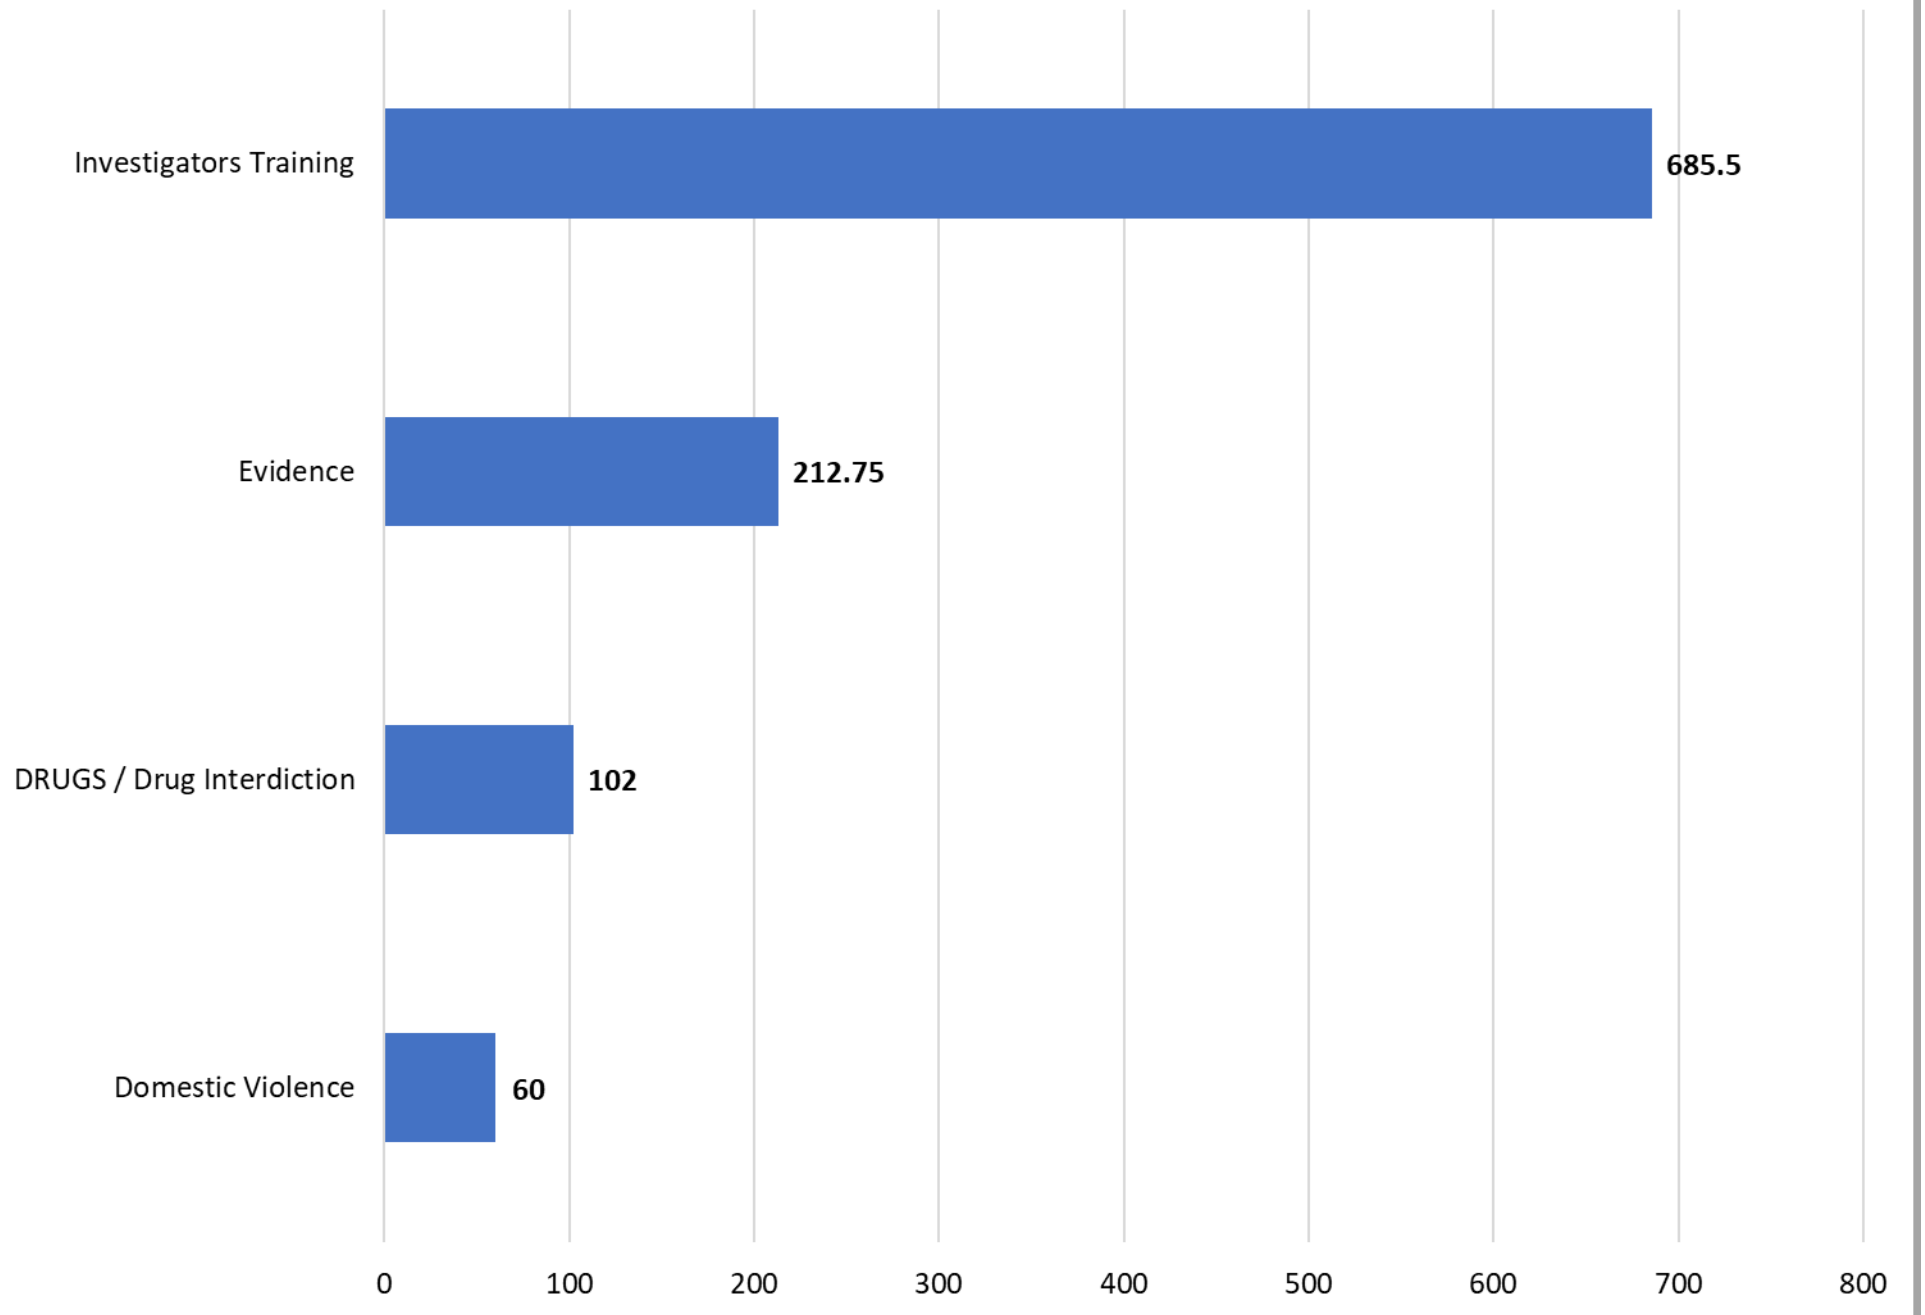

La Crosse Police Department

Training Report 2025

Community Based Training in hours

Patrol Based Training in hours

Investigative Based Training in hours

Tactical/Specialty Based Training in hours

Firearms Based Training in hours

Administrative Based Training in hours