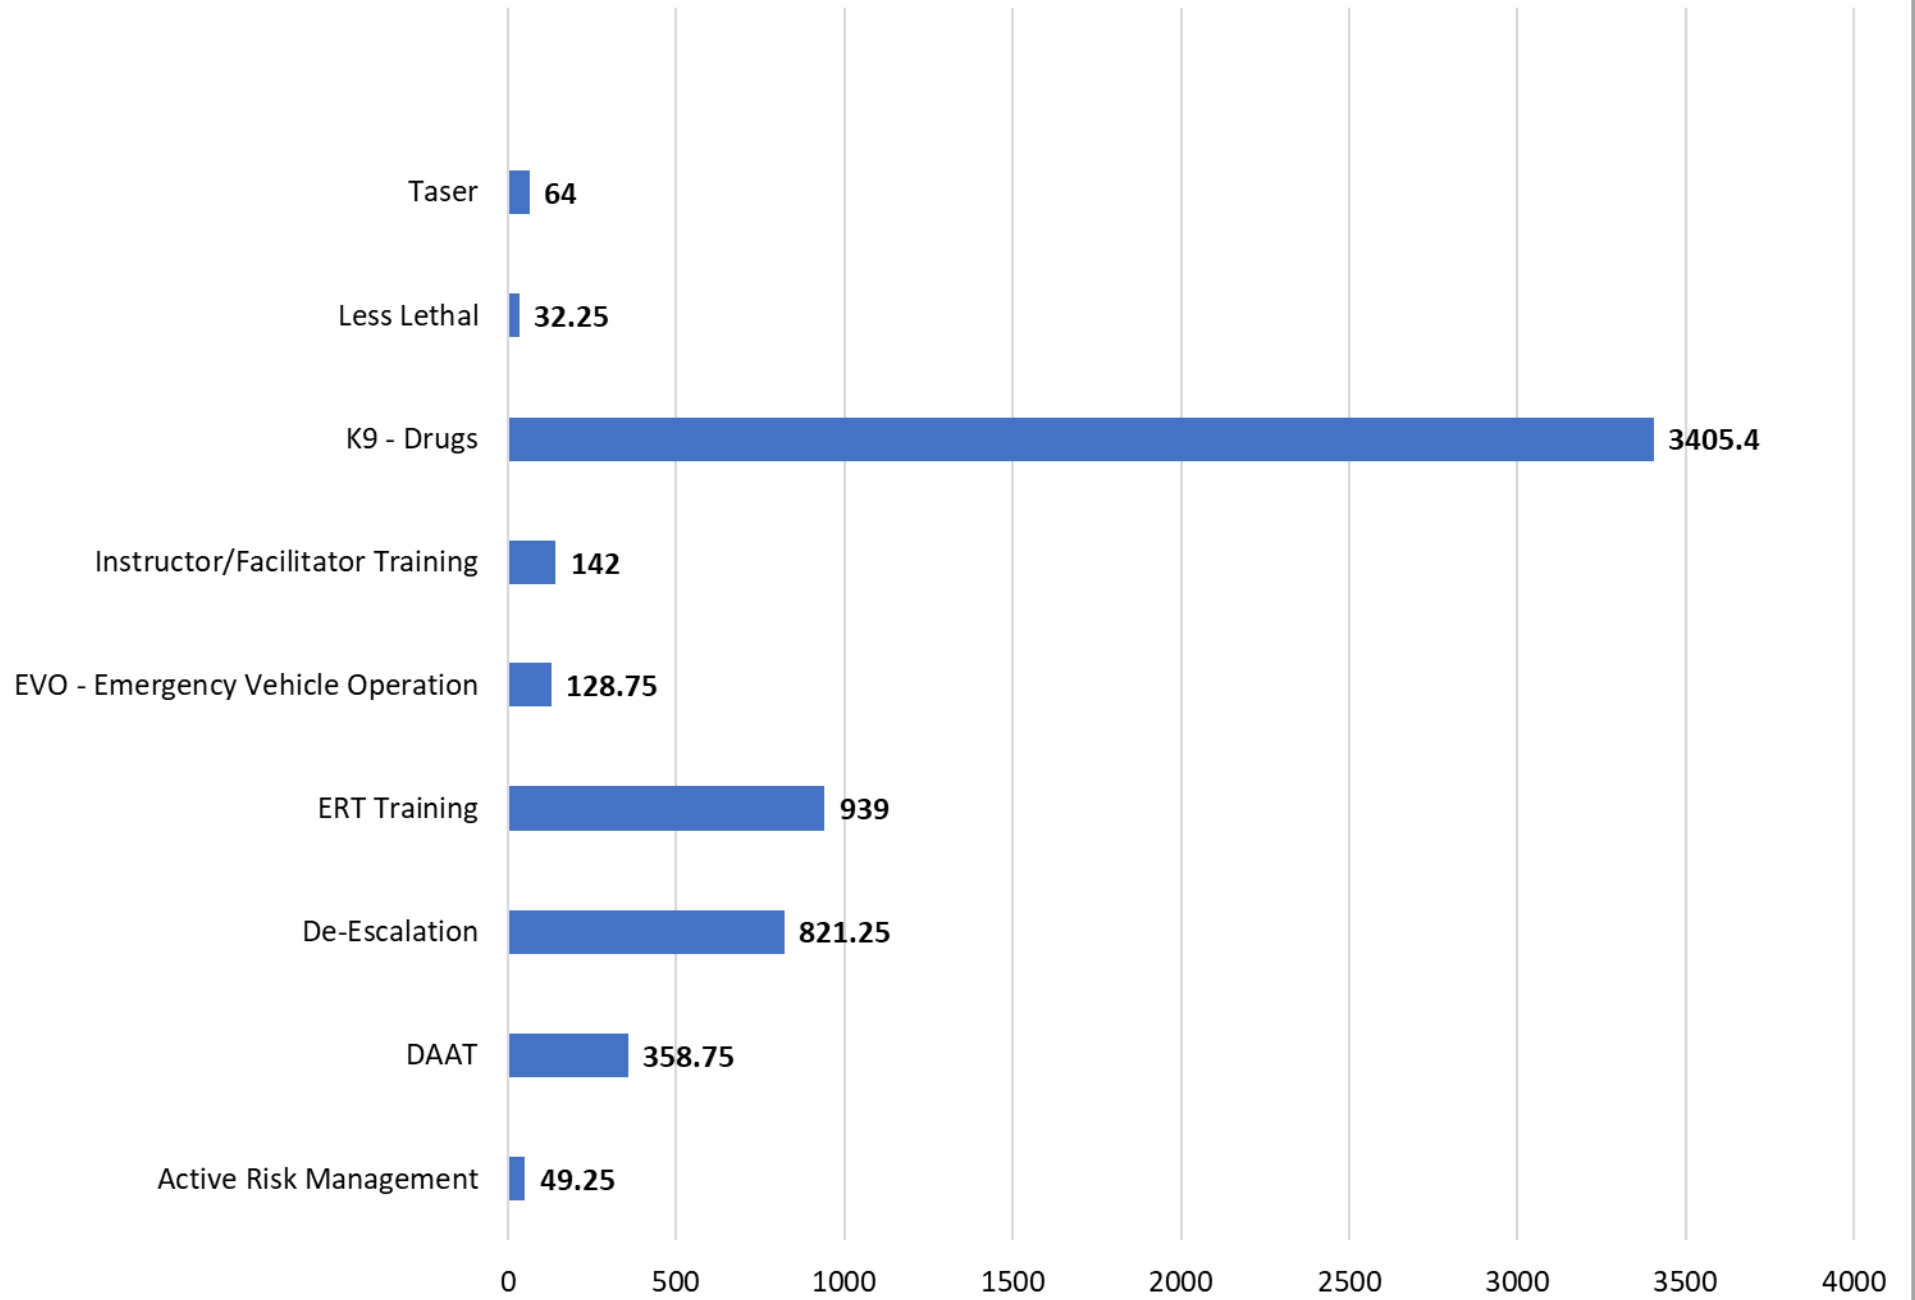

La Crosse Police Department

Training Report 2025

Community Based Training in hours

Patrol Based Training in hours

Investigative Based Training in hours

Tactical/Specialty Based Training in hours

Firearms Based Training in hours