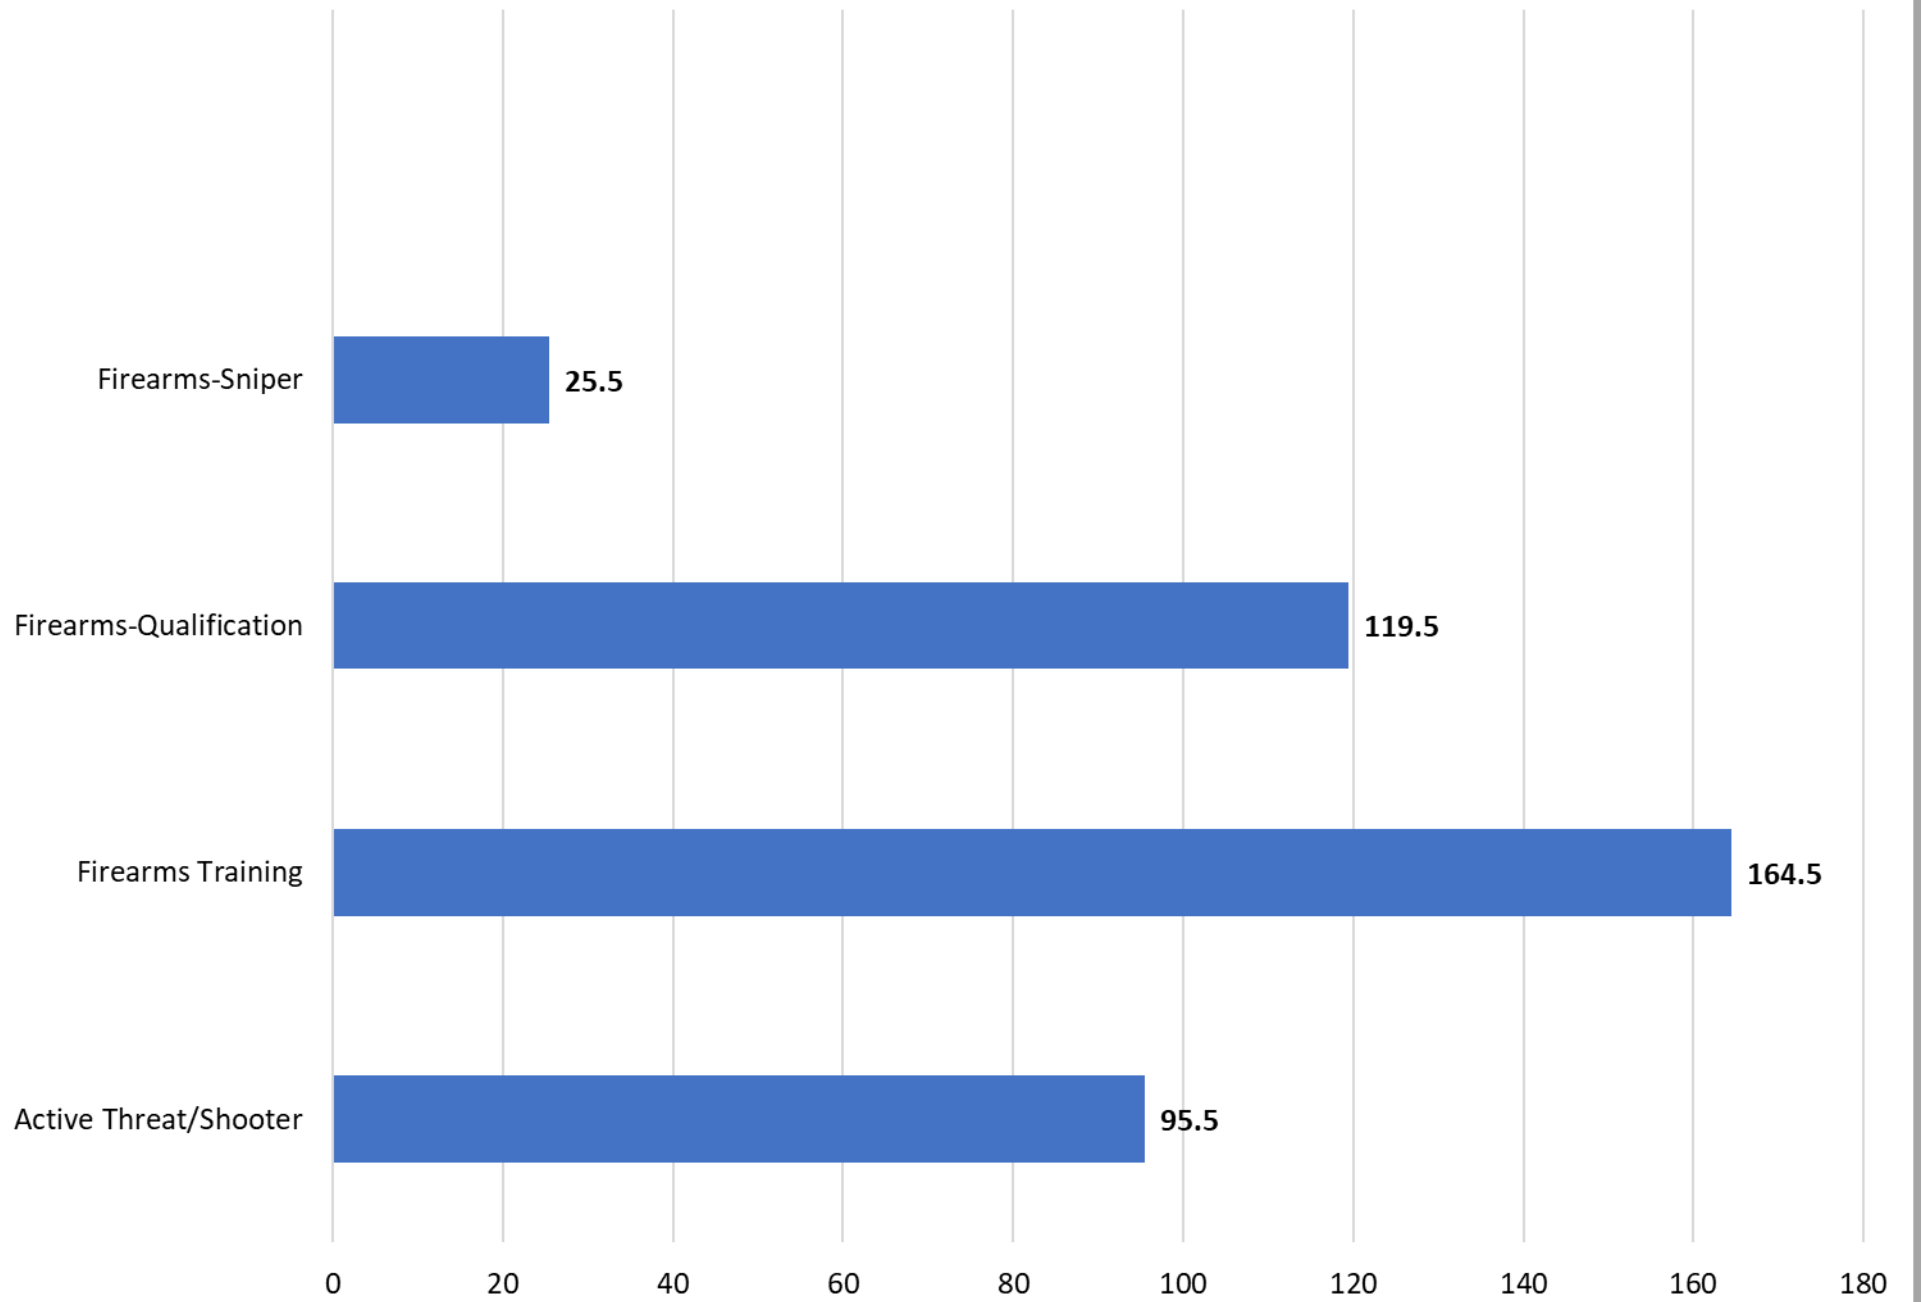

La Crosse Police Department

Training Report 2025

Community Based Training in hours

Patrol Based Training in hours

Investigative Based Training in hours

Tactical/Specialty Based Training in hours

Firearms Based Training in hours

Administrative Based Training in hours