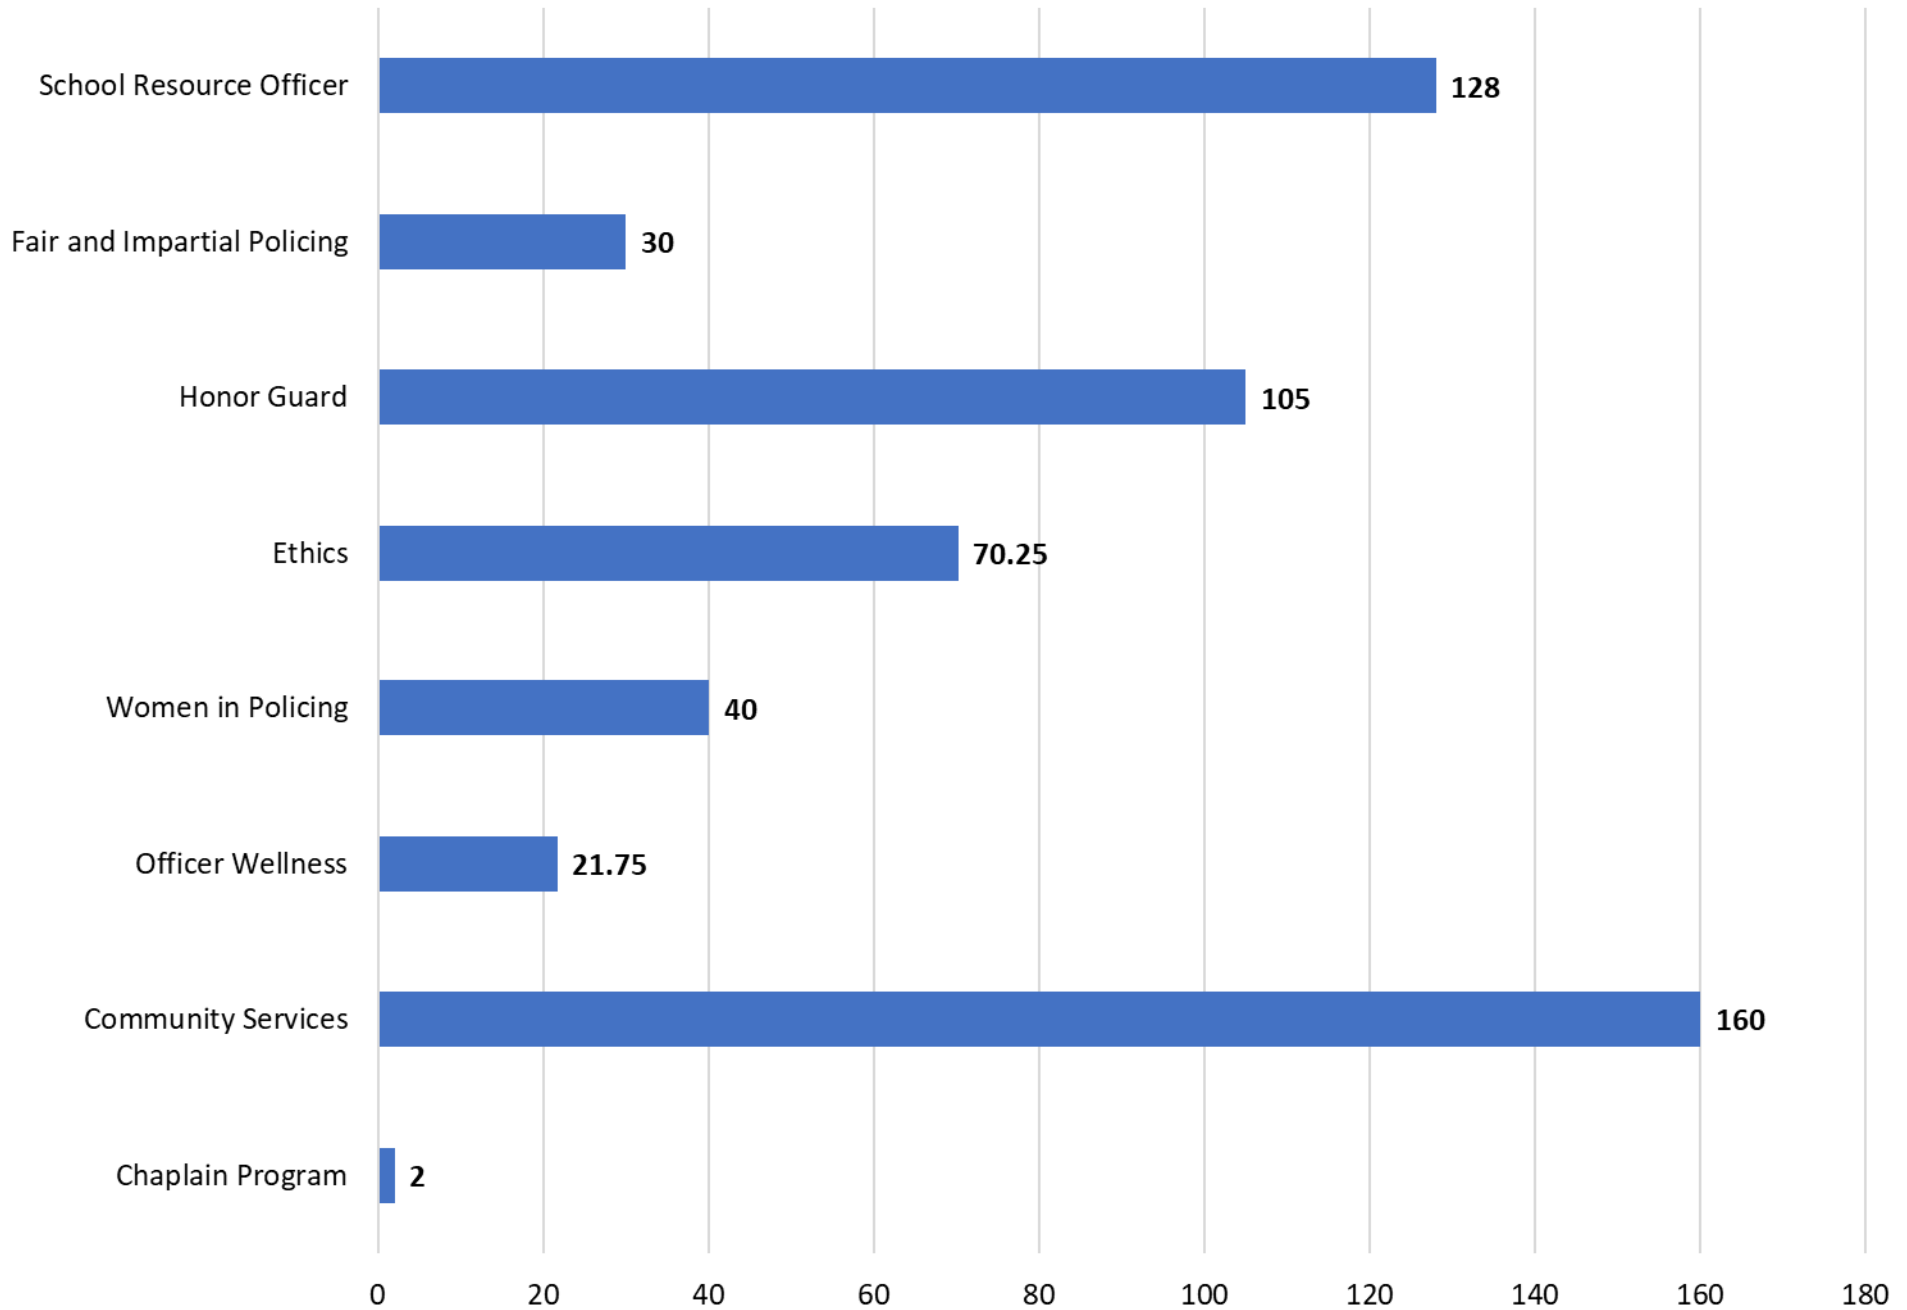

La Crosse Police Department

Training Report 2025

Community Based Training in hours

Patrol Based Training in hours

Investigative Based Training in hours

Tactical/Specialty Based Training in hours

Firearms Based Training in hours

Administrative Based Training in hours