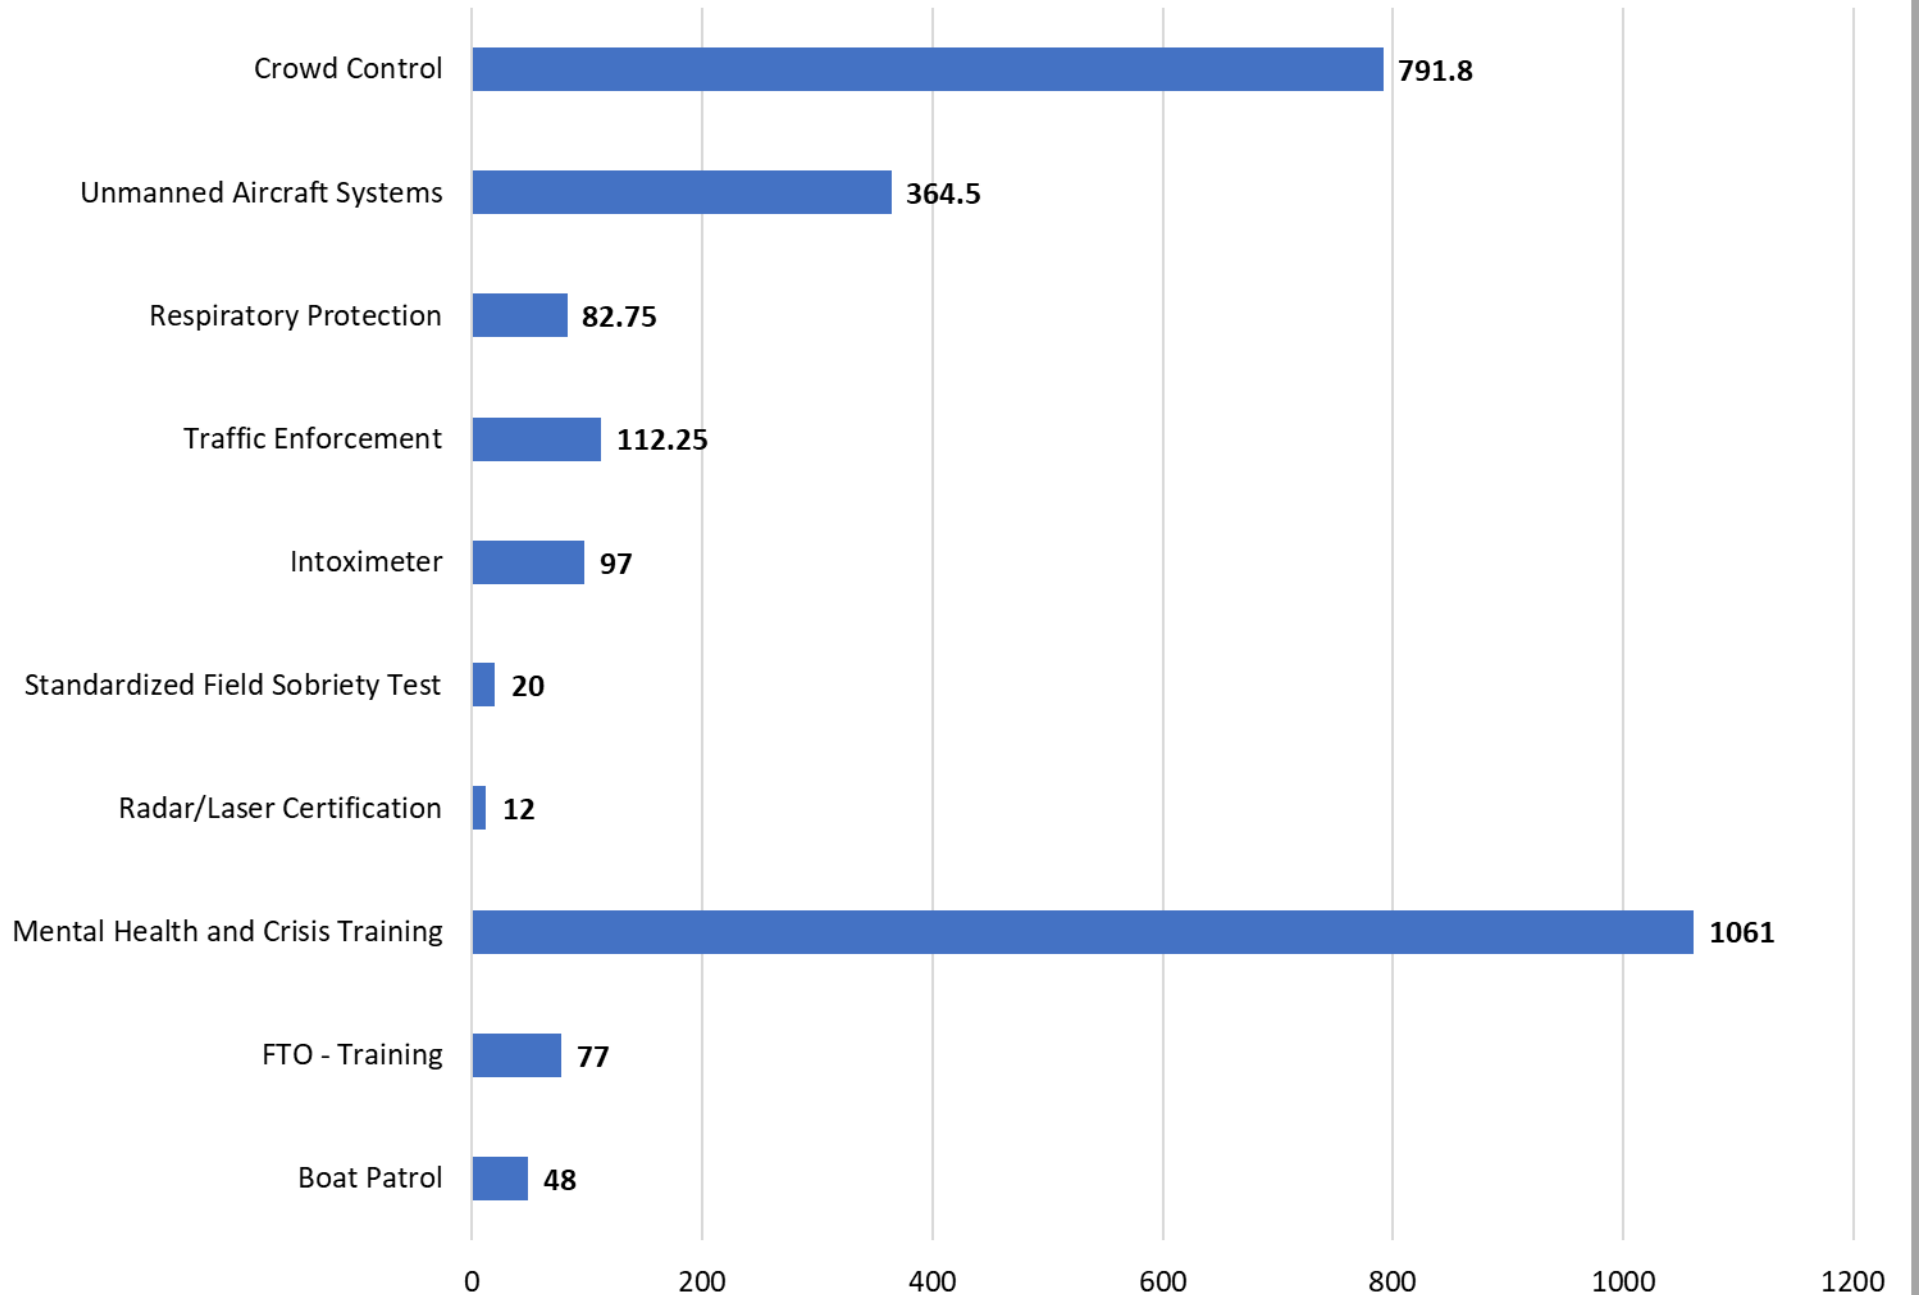

La Crosse Police Department

Training Report 2025

Community Based Training in hours

Patrol Based Training in hours

Investigative Based Training in hours

Tactical/Specialty Based Training in hours

Firearms Based Training in hours

Administrative Based Training in hours