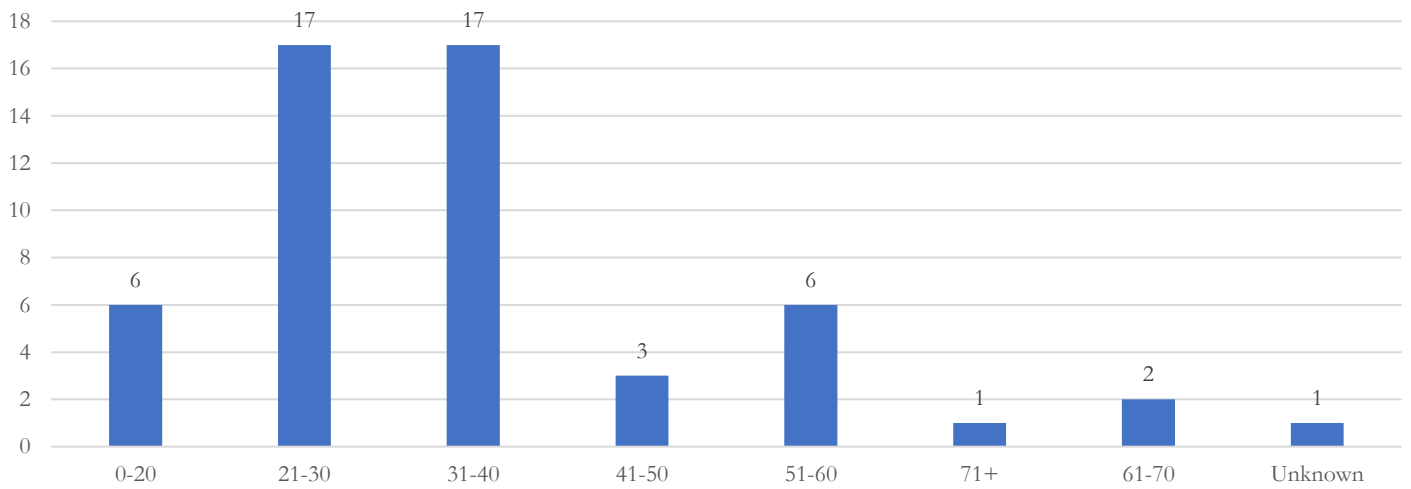

Response Technique Used (by Incident)

If an officer used a response technique multiple times during an incident, then it would be only counted once for the incident in the chart below

¹ Does not include parking or traffic enforcement actions.

Resistances Encountered

Subject Age

Subject Race

Subject Gender

Percentage of Incidents

2021

Subject was suspected of being under the influence of alcohol

28.3%

Subject was suspected of being under the influence of drugs

26.4%