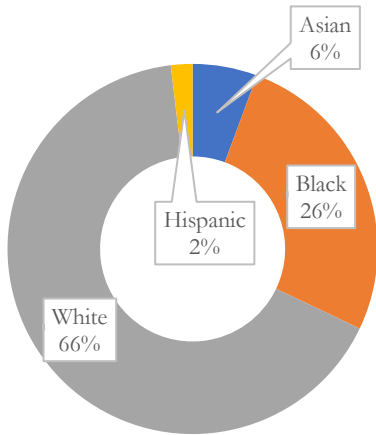

La Crosse Police Department 2021 Use of Force Report

2021 Total Incidents

2021 Enforcement Actions¹

Percentage of Enforcement Actions
that required use of force

53

Response Techniques Used (by Instance)

If an officer used a response technique multiple times during an incident, then it would be counted each time it is used on the chart below

Response Technique Used (by Incident)

If an officer used a response technique multiple times during an incident, then it would be only counted once for the incident in the chart below

¹ Does not include parking or traffic enforcement actions.

Resistances Encountered

Subject Age

Subject Race

Subject Gender

Percentage of Incidents

2021

Subject was suspected of being under the influence of alcohol

28.3%

Subject was suspected of being under the influence of drugs

26.4%