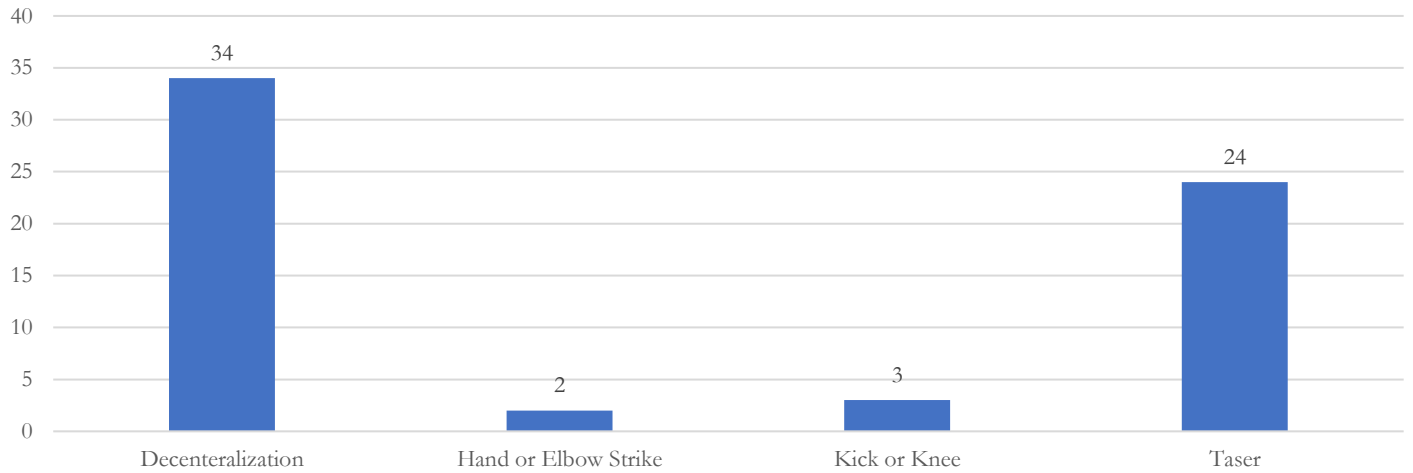

La Crosse Police Department 2021 Use of Force Report

2021 Total Incidents

2021 Enforcement Actions¹

Percentage of Enforcement Actions
that required use of force

53

Response Techniques Used (by Instance)

If an officer used a response technique multiple times during an incident, then it would be counted each time it is used on the chart below

Response Technique Used (by Incident)

If an officer used a response technique multiple times during an incident, then it would be only counted once for the incident in the chart below

¹ Does not include parking or traffic enforcement actions.

Resistances Encountered

Subject Age

Subject Race

Subject Gender

Percentage of Incidents

2021

Subject was suspected of being under the influence of alcohol

28.3%