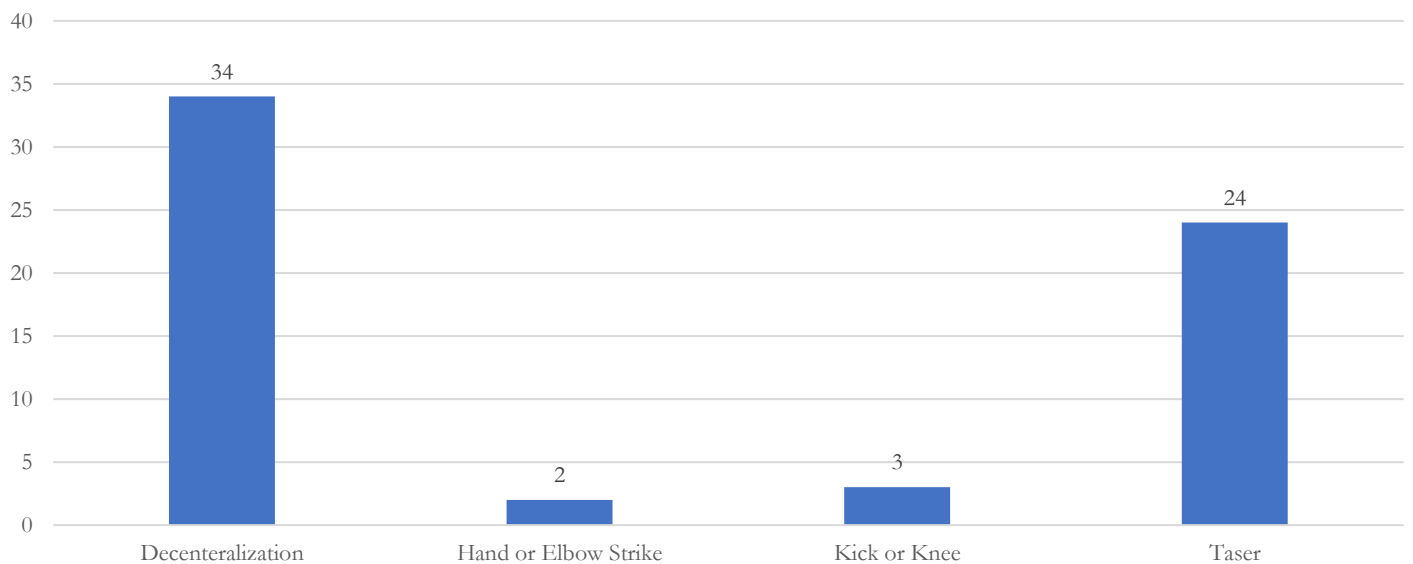

La Crosse Police Department 2021 Use of Force Report

2021 Total Incidents

2021 Enforcement Actions¹

Percentage of Enforcement Actions
that required use of force

53

Response Techniques Used (by Instance)

If an officer used a response technique multiple times during an incident, then it would be counted each time it is used on the chart below

Response Technique Used (by Incident)

If an officer used a response technique multiple times during an incident, then it would be only counted once for the incident in the chart below

¹ Does not include parking or traffic enforcement actions.

Resistances Encountered

Subject Age

Subject Race

Subject Gender

Percentage of Incidents

2021

Subject was suspected of being under the influence of alcohol

28.3%

Subject was suspected of being under the influence of drugs

26.4%