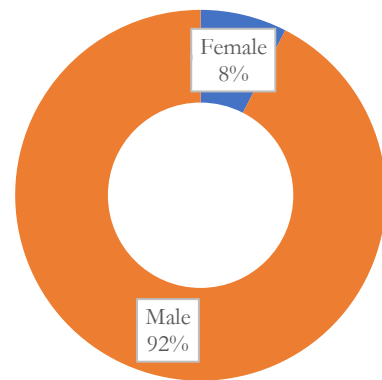

Resistances Encountered

Subject Age

Subject Race

Subject Gender

Percentage of Incidents

2021

Subject was suspected of being under the influence of alcohol

28.3%

Subject was suspected of being under the influence of drugs

26.4%