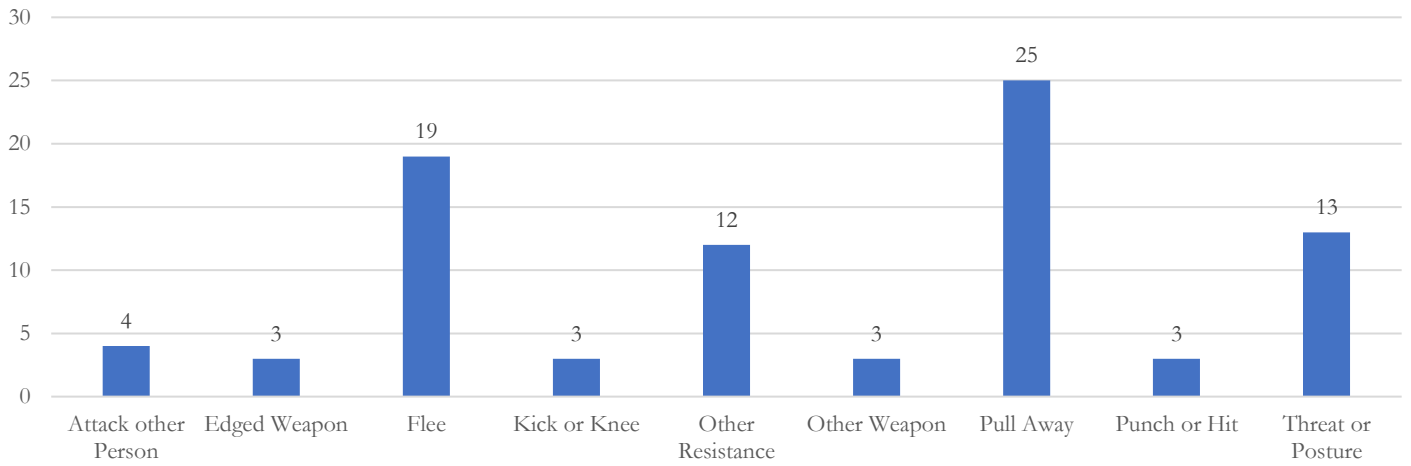

La Crosse Police Department 2021 Use of Force Report

2021 Total Incidents

2021 Enforcement Actions¹

Percentage of Enforcement Actions
that required use of force

53

Response Techniques Used (by Instance)

If an officer used a response technique multiple times during an incident, then it would be counted each time it is used on the chart below

Response Technique Used (by Incident)

If an officer used a response technique multiple times during an incident, then it would be only counted once for the incident in the chart below

¹ Does not include parking or traffic enforcement actions.

Resistances Encountered

Subject Age

Subject Race

Subject Gender

Percentage of Incidents

2021

Subject was suspected of being under the influence of alcohol

28.3%

Subject was suspected of being under the influence of drugs

26.4%