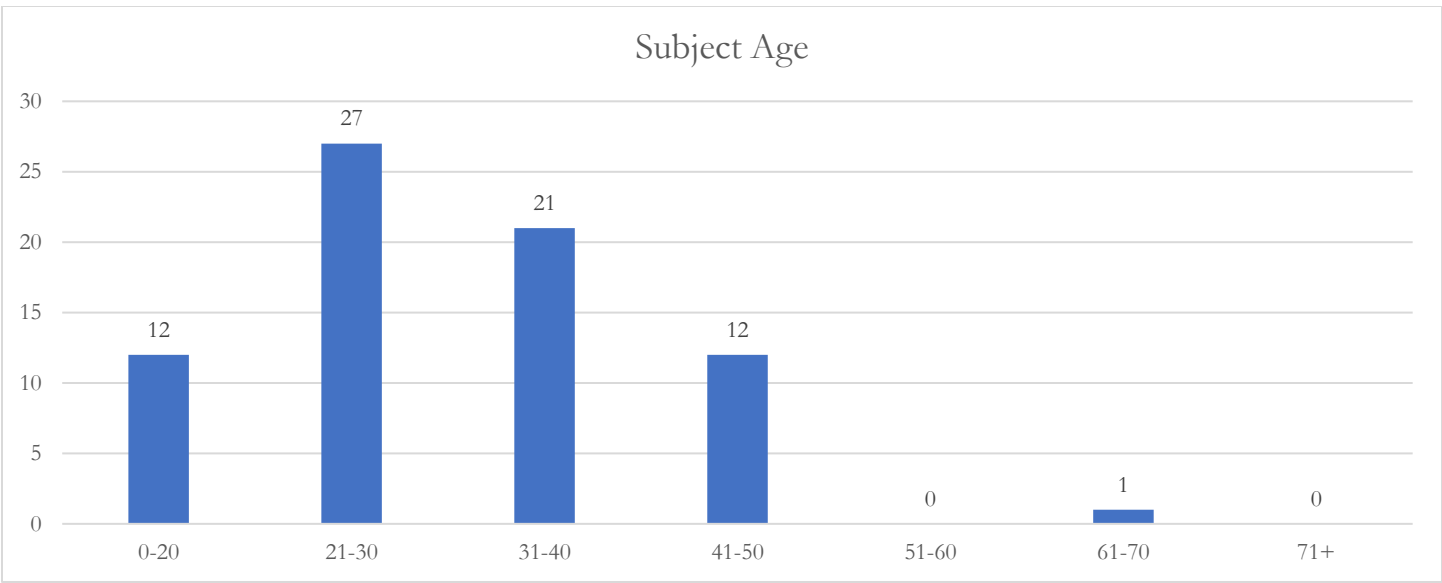

Percentage of Incidents	2023
Subject was suspected of being under the influence of alcohol	31.9%
Subject was suspected of being under the influence of drugs	33.3%