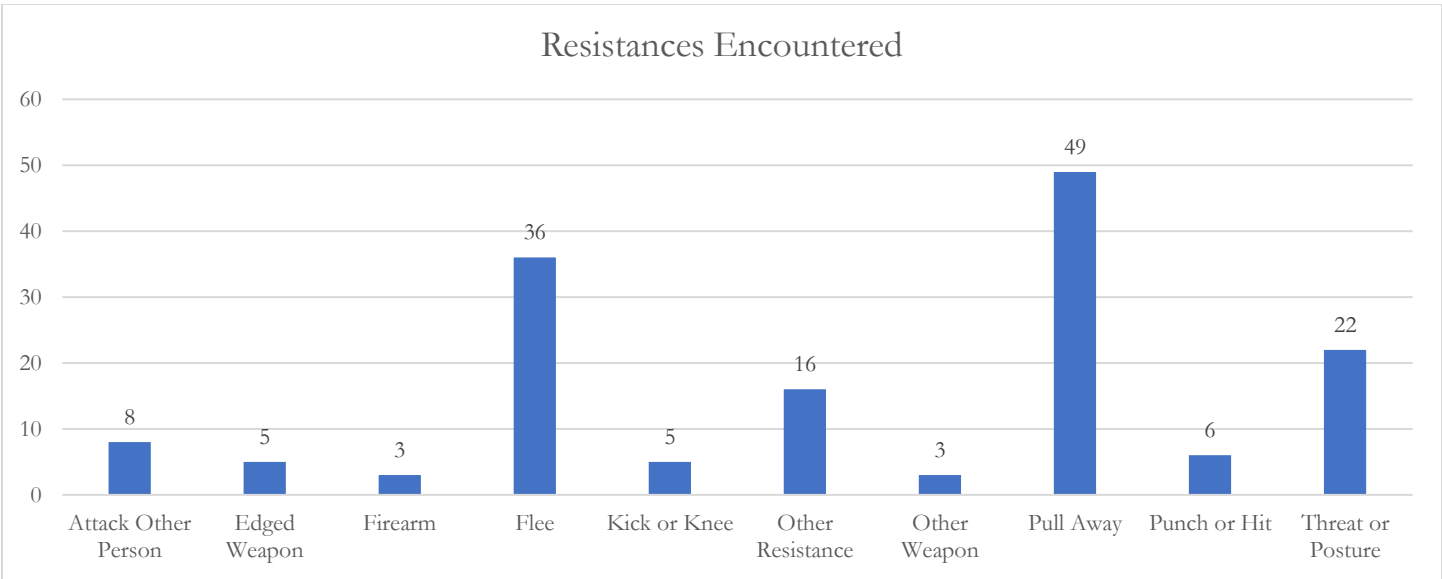

Percentage of Incidents	2023
Subject was suspected of being under the influence of alcohol	31.9%
Subject was suspected of being under the influence of drugs	33.3%