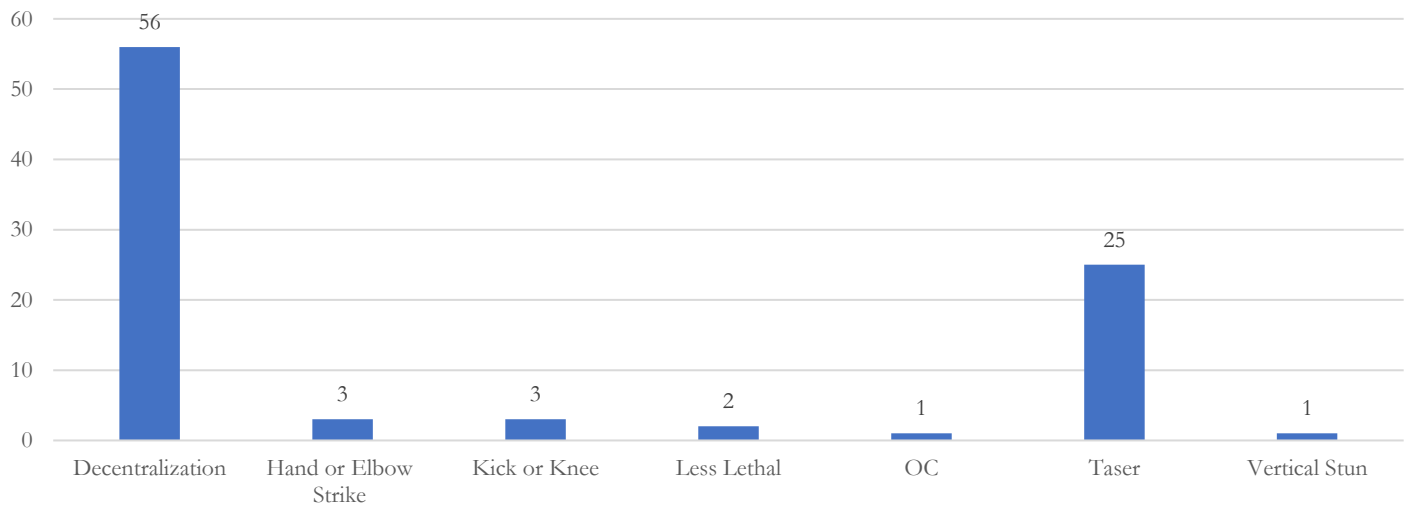

# La Crosse Police Department 2023 Use of Force Report

2023 Total Incidents

2023 Enforcement Actions<sup>1</sup>

Percentage of Enforcement Actions  
that required use of force

**72**

**4930**

**1.46%**

## Response Techniques Used (by Instance)

*If an officer used a response technique multiple times during an incident, then it would be counted each time it is used on the chart below*