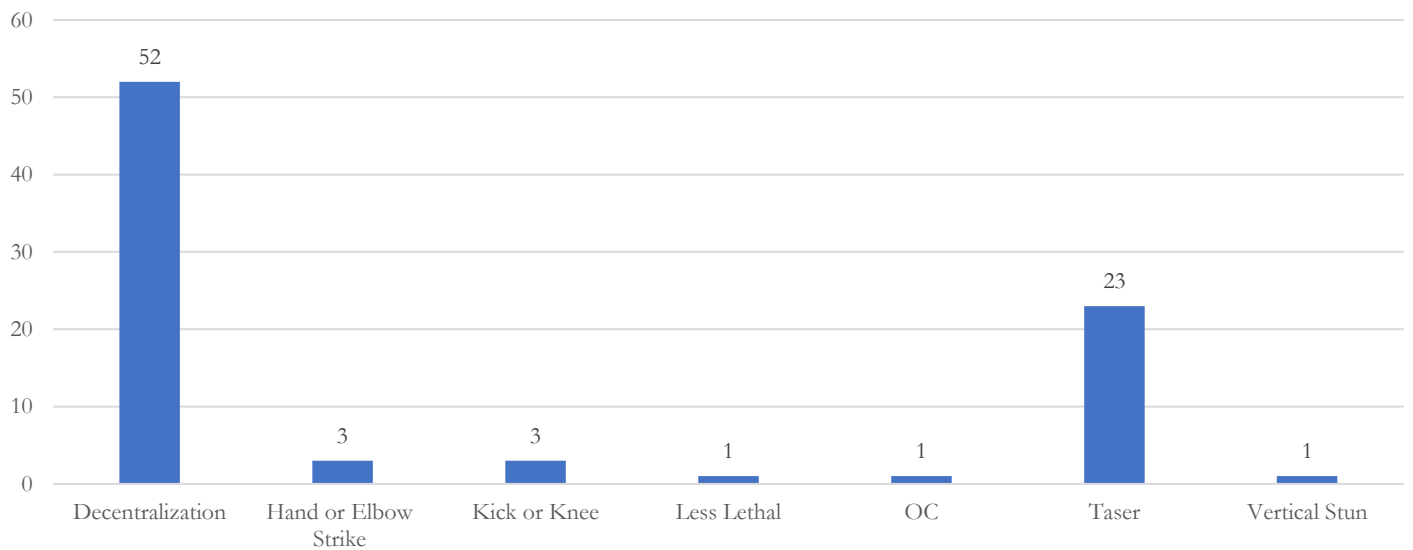

Response Technique Used (by Incident)

In an officer used a response technique multiple times during an incident, then it would be only counted once for the incident in the chart below