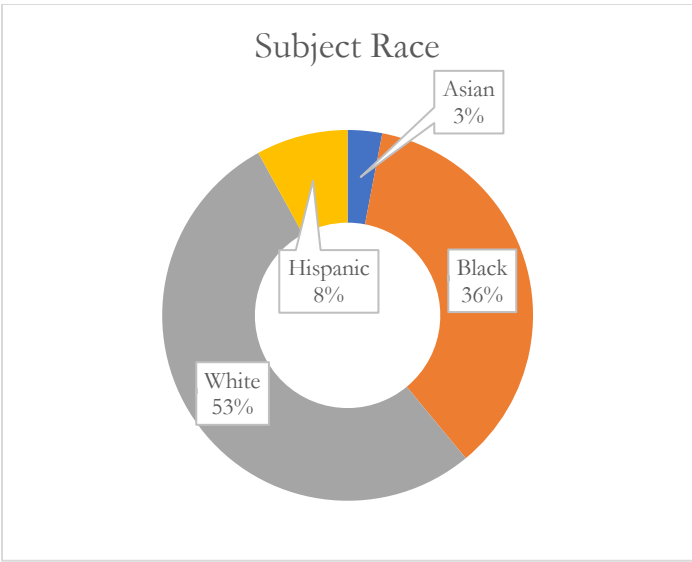

Percentage of Incidents	2023
Subject was suspected of being under the influence of alcohol	31.9%
Subject was suspected of being under the influence of drugs	33.3%