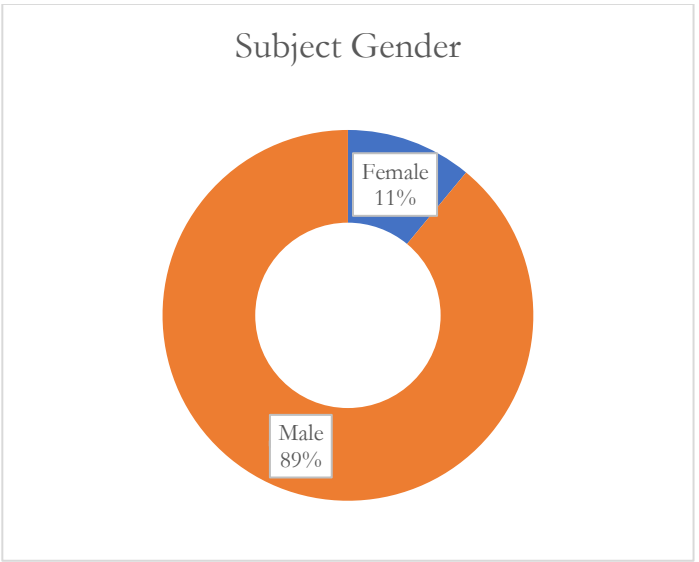

Percentage of Incidents	2023
Subject was suspected of being under the influence of alcohol	31.9%
Subject was suspected of being under the influence of drugs	33.3%