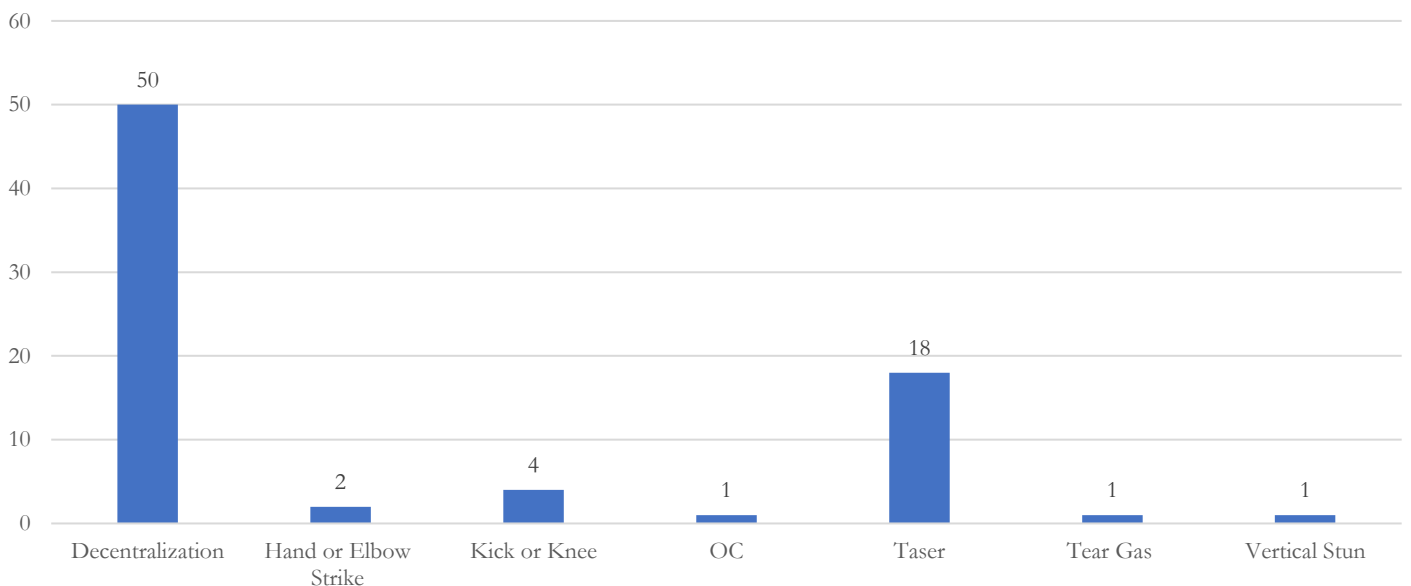

Response Technique Used (by Incident)

If an officer used a response technique multiple times during an incident, then it would be only counted once for the incident in the chart below