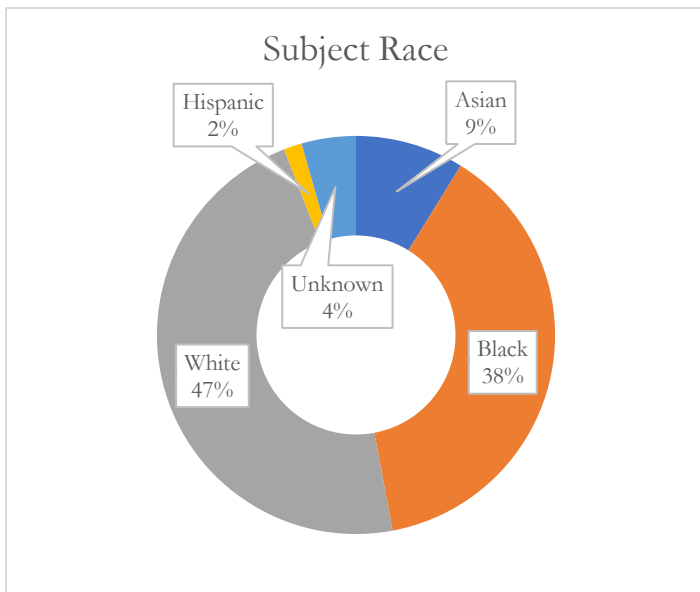

Percentage of Incidents	2024
Subject was suspected of being under the influence of alcohol	27.9%
Subject was suspected of being under the influence of drugs	26.5%