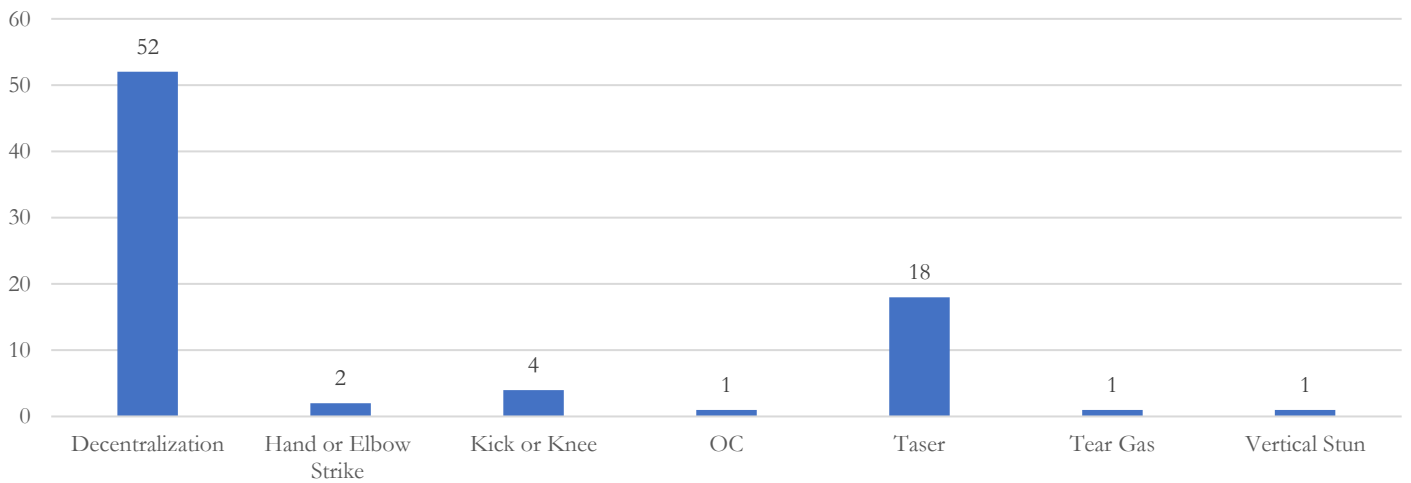

# La Crosse Police Department 2024 Use of Force Report

2024 Total Incidents

2024 Enforcement Actions<sup>1</sup>

Percentage of Enforcement Actions  
that required use of force

**68**

**5229**

**1.30%**

## Response Techniques Used (by Instance)

*If an officer used a response technique multiple times during an incident, then it would be counted each time it is used on the chart below*