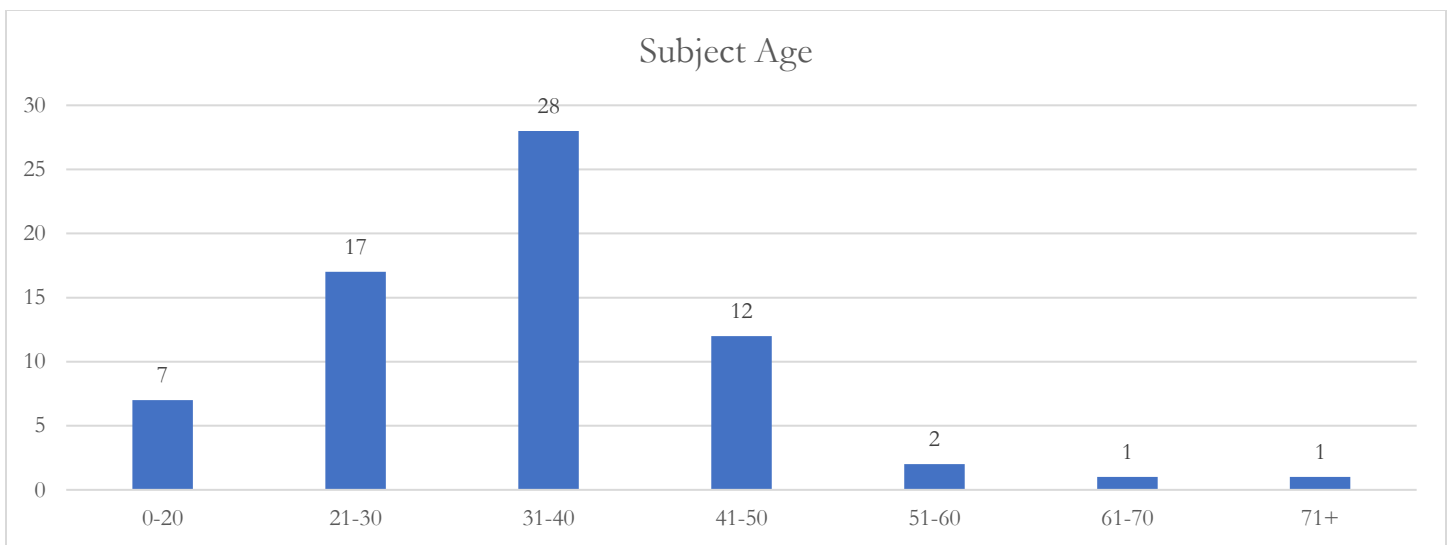

Percentage of Incidents	2024
Subject was suspected of being under the influence of alcohol	27.9%
Subject was suspected of being under the influence of drugs	26.5%