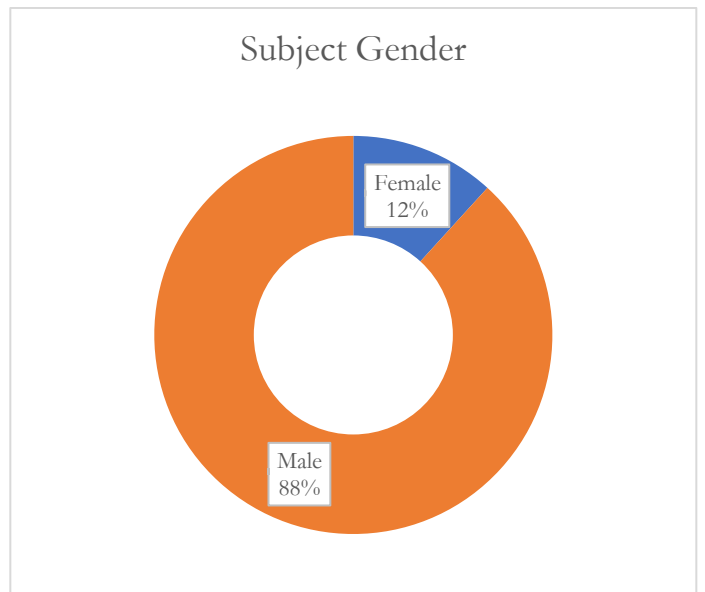

Percentage of Incidents	2024
Subject was suspected of being under the influence of alcohol	27.9%
Subject was suspected of being under the influence of drugs	26.5%