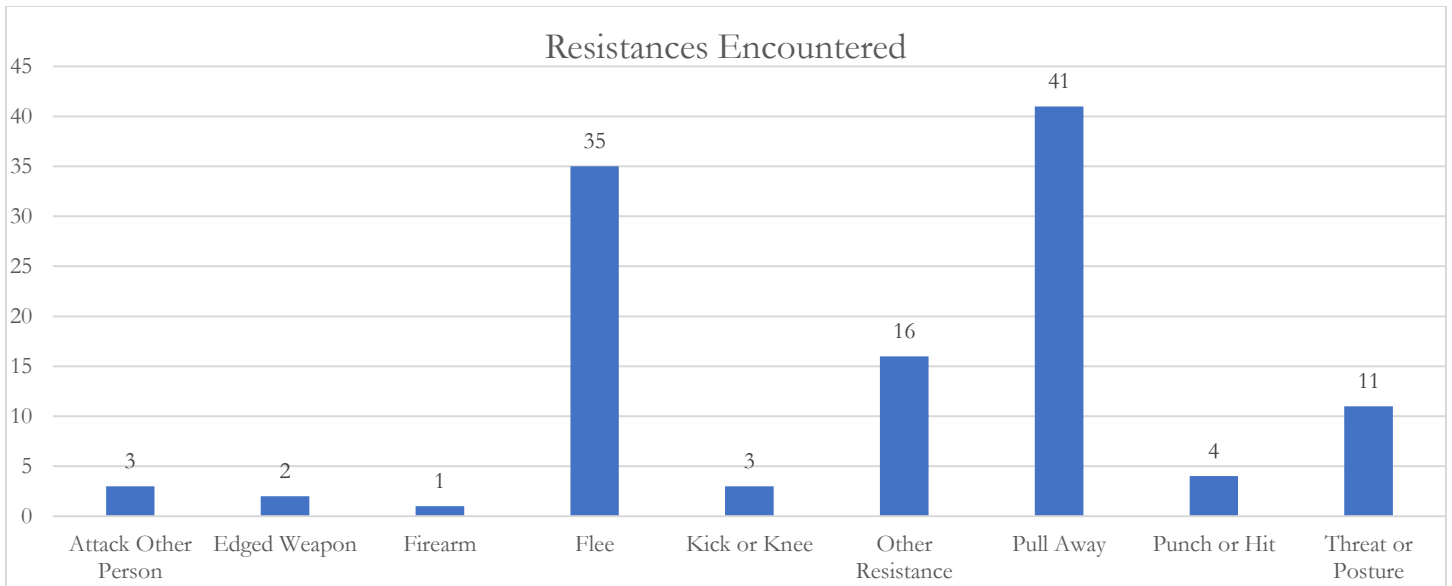

Percentage of Incidents	2024
Subject was suspected of being under the influence of alcohol	27.9%
Subject was suspected of being under the influence of drugs	26.5%