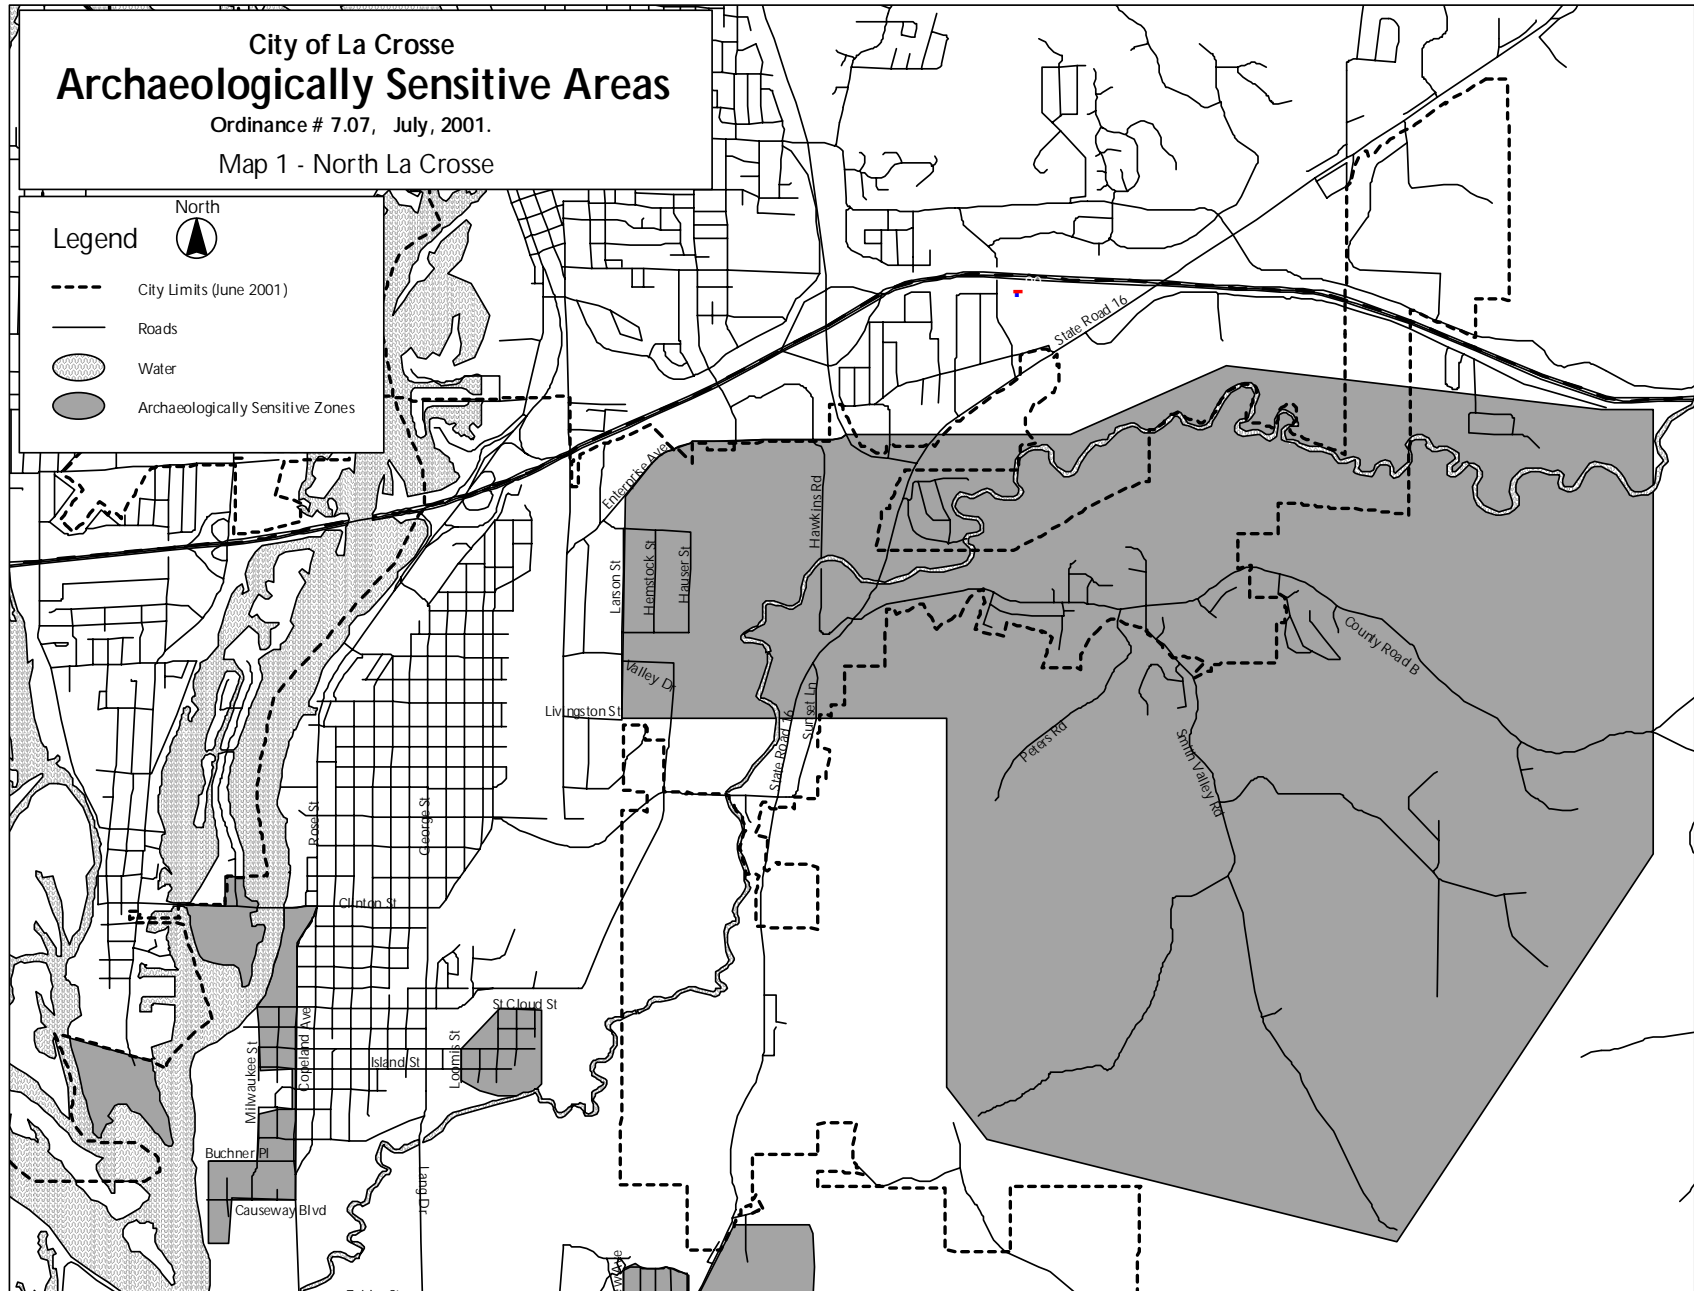

# City of La Crosse Archaeologically Sensitive Areas

Ordinance # 7.07, July, 2001.

Map 1 - North La Crosse

## Legend

- City Limits (June 2001)
- Roads
- Water
- Archaeologically Sensitive Zones

# City of La Crosse Archaeologically Sensitive Areas

Ordinance # 7.07, July, 2001.

Map 3 - South La Crosse

## Legend

- City Limits (June 2001)
- Roads
- ◐ Water
- ◑ Archaeologically Sensitive Zones