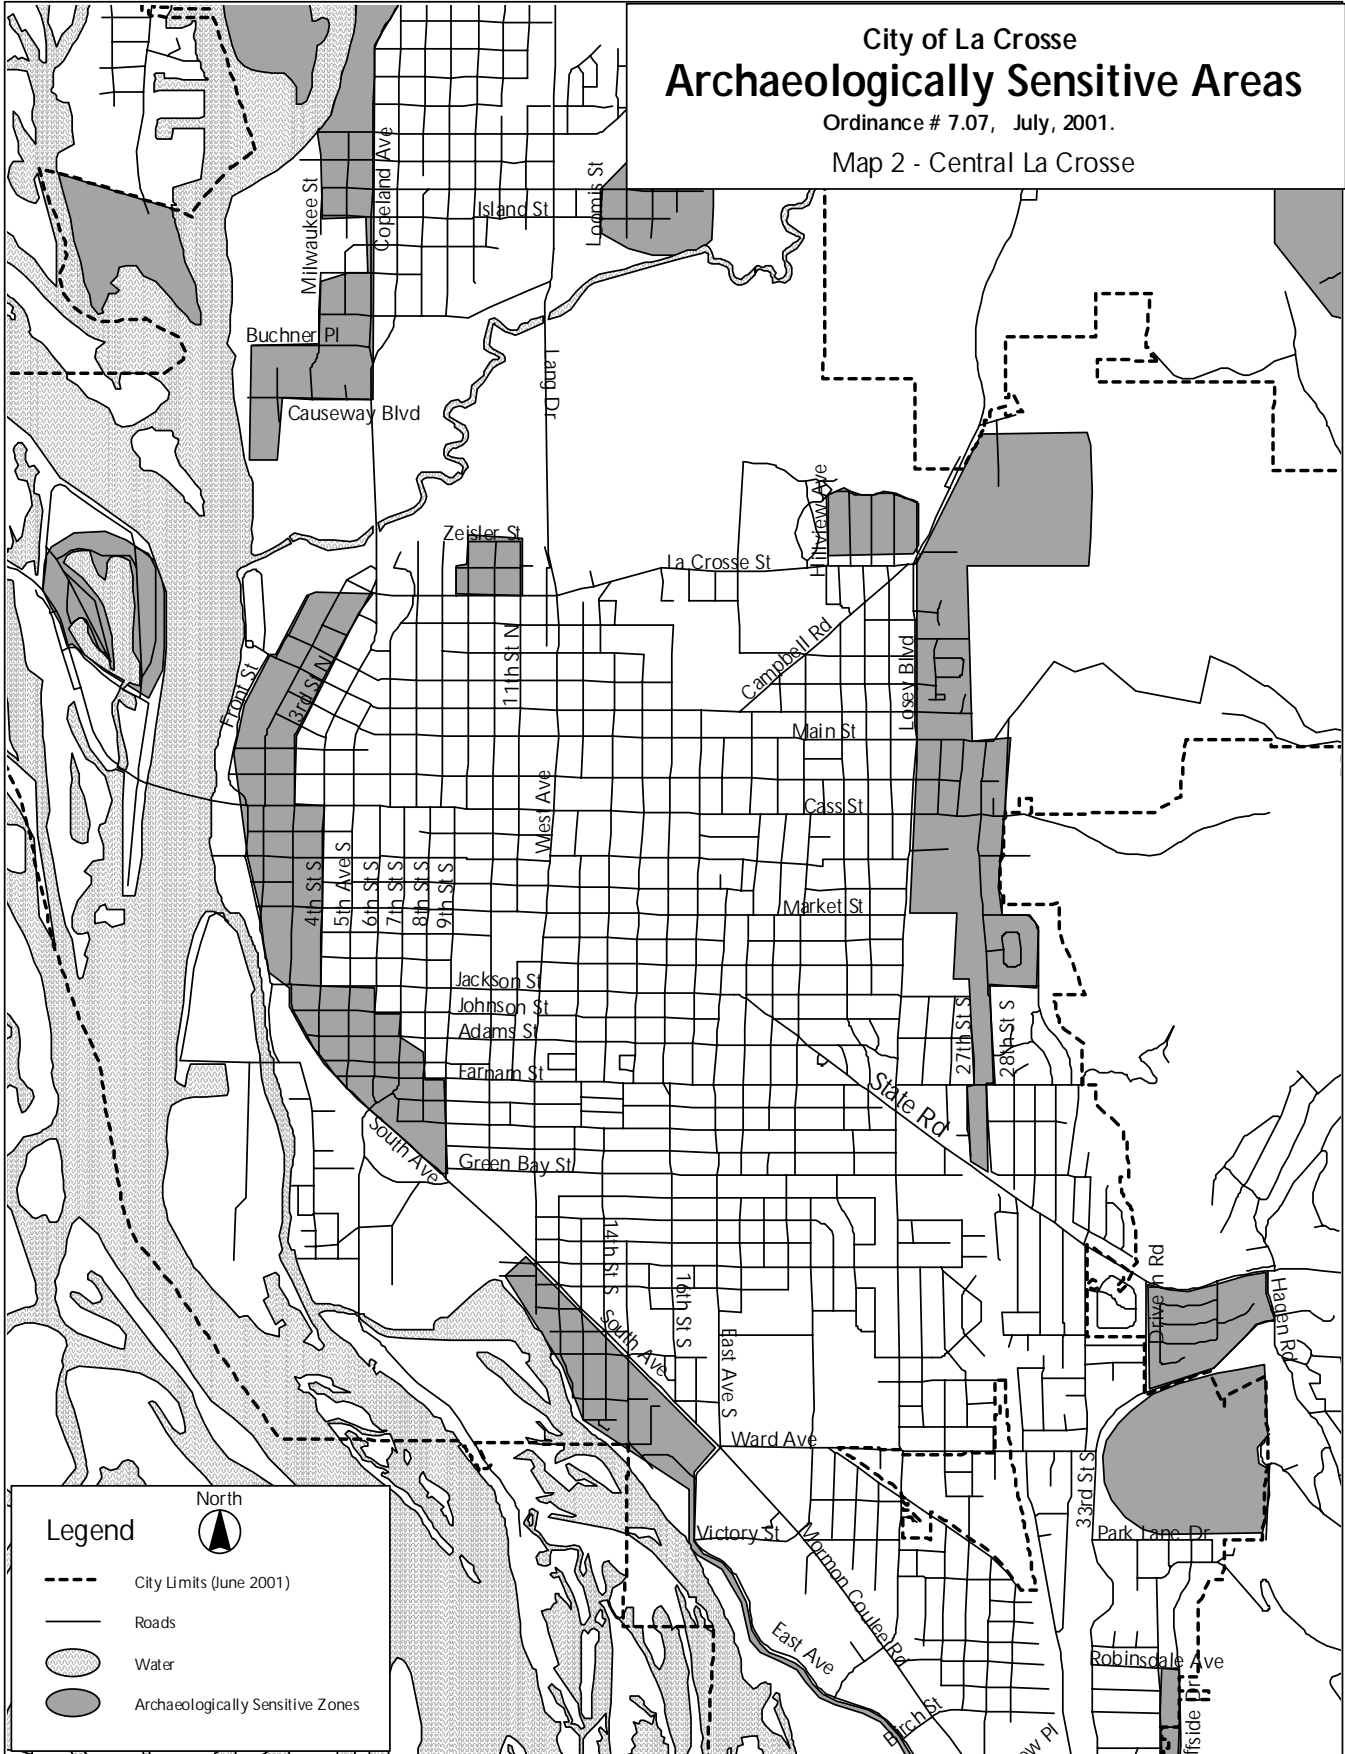

## Legend

- City Limits (June 2001)
- Roads
- Water
- Archaeologically Sensitive Zones

# City of La Crosse Archaeologically Sensitive Areas

Ordinance # 7.07, July, 2001.

Map 2 - Central La Crosse

# City of La Crosse Archaeologically Sensitive Areas

Ordinance # 7.07, July, 2001.

Map 3 - South La Crosse

## Legend

- City Limits (June 2001)
- Roads
- ◐ Water
- ◑ Archaeologically Sensitive Zones