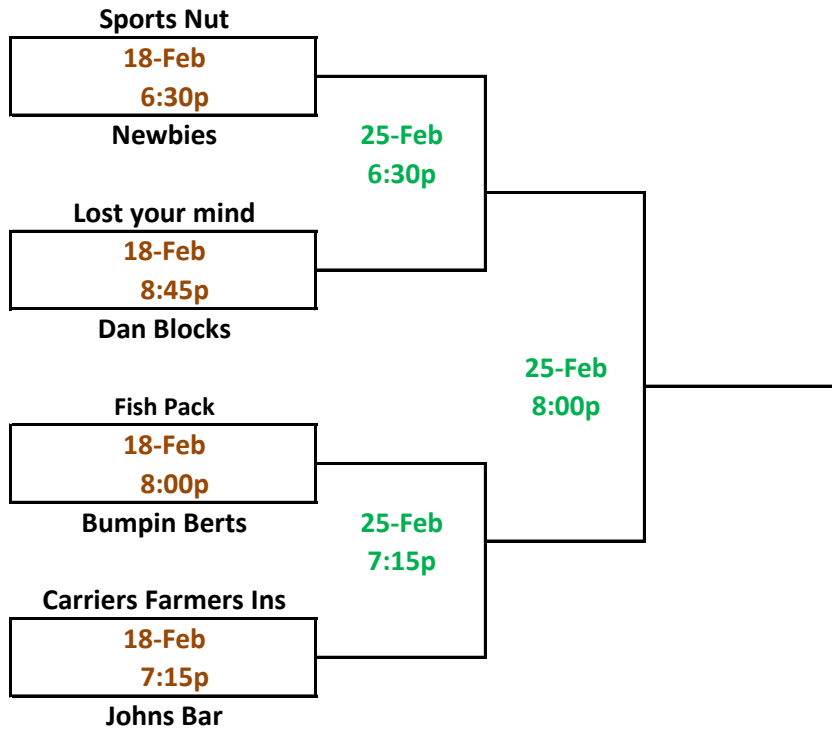

**LA CROSSE PARKS AND RECREATION DEPT
TUESDAY NIGHT A VOLLEYBALL TOURNAMENT
NORTHSIDE ELEMENTARY**

Rules:

1. Normal City Indoor Volleyball rules apply!
2. First team to win 2 games wins the match!
3. Depending on time 3rd game may not be played if match has been won.
4. Games played to 25 points, Win by 2 or first team to reach 30 points.