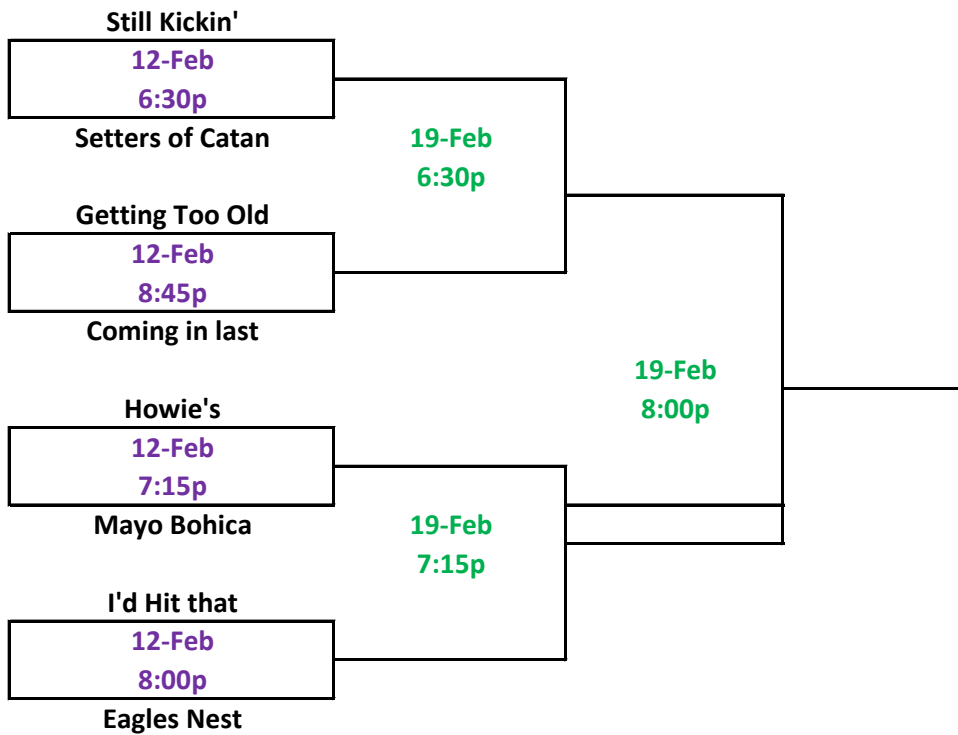

**LA CROSSE PARKS AND RECREATION DEPT  
WEDNESDAY NIGHT A VOLLEYBALL TOURNAMENT  
LINCOLN MIDDLE  
2019-2020**

- Rules:
1. Normal City Indoor Volleyball rules apply!
  2. First team to win 2 games wins the match!
  3. Depending on time 3rd game may not be played if match has been won.
  4. Games played to 25 points, Win by 2 or first team to reach 30 points.