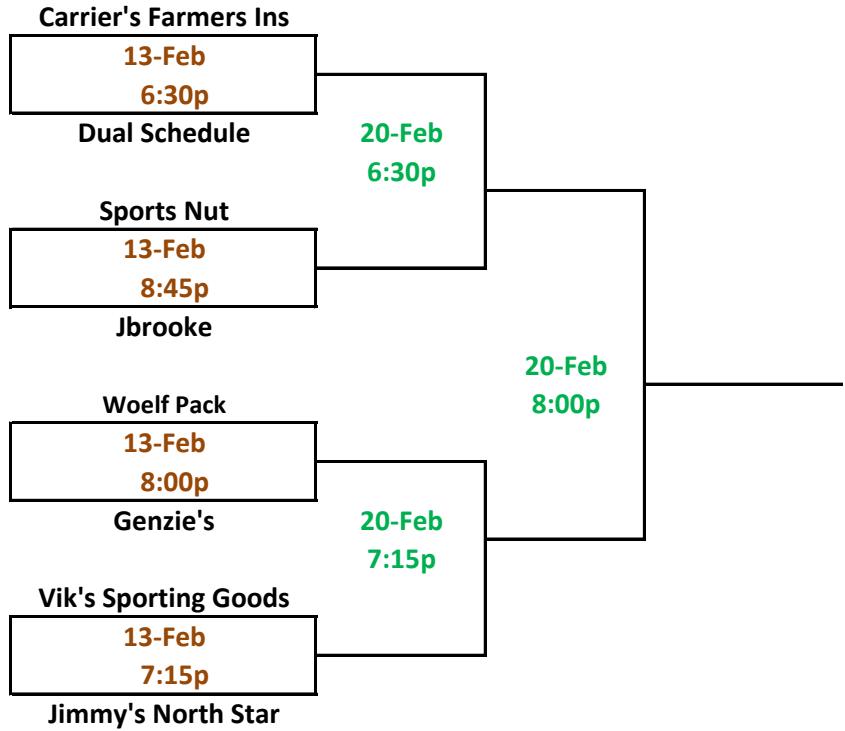

**LA CROSSE PARKS AND RECREATION DEPT
THURSDAY NIGHT A VOLLEYBALL TOURNAMENT
NORTHSIDE ELEMENTARY**

- Rules:
1. Normal City Indoor Volleyball rules apply!
 2. First team to win 2 games wins the match!
 3. Depending on time 3rd game may not be played if match has been won.
 4. Games played to 25 points, Win by 2 or first team to reach 30 points.