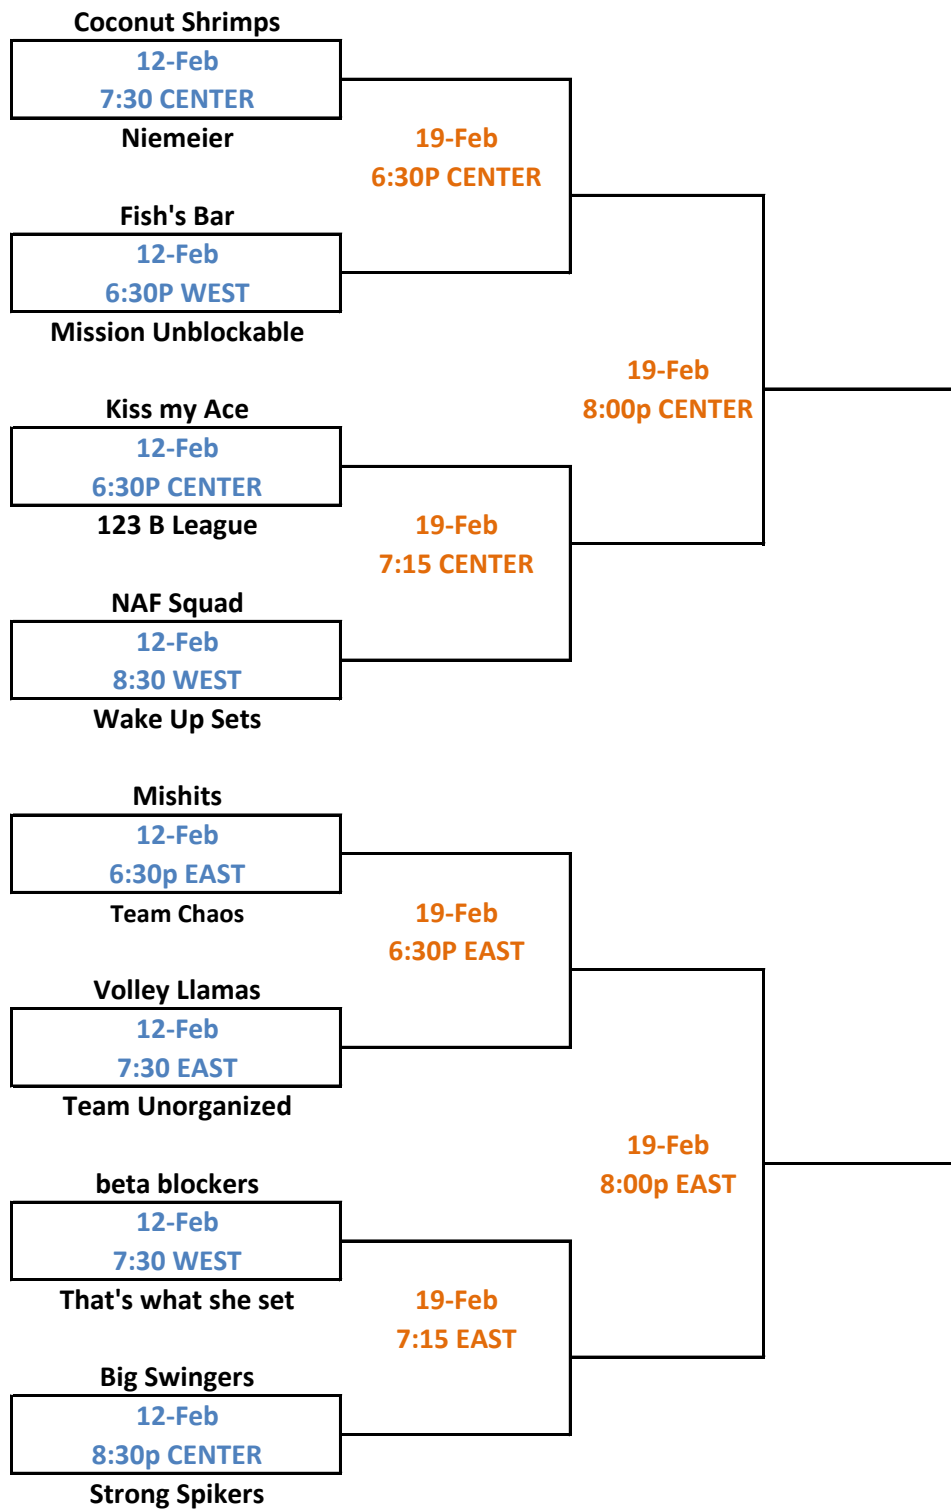

LA CROSSE PARKS AND RECREATION DEPT
WEDNESDAY NIGHT B VOLLEYBALL TOURNAMENT
CENTRAL HIGH
2019-2020

Rules:
 1. Normal City Indoor Volleyball rules apply!
 2. First team to win 2 games wins the match!
 3. Depending on time 3rd game may not be played if match has been won.
 4. Games played to 25 points, Win by 2 or first team to reach 30 points.