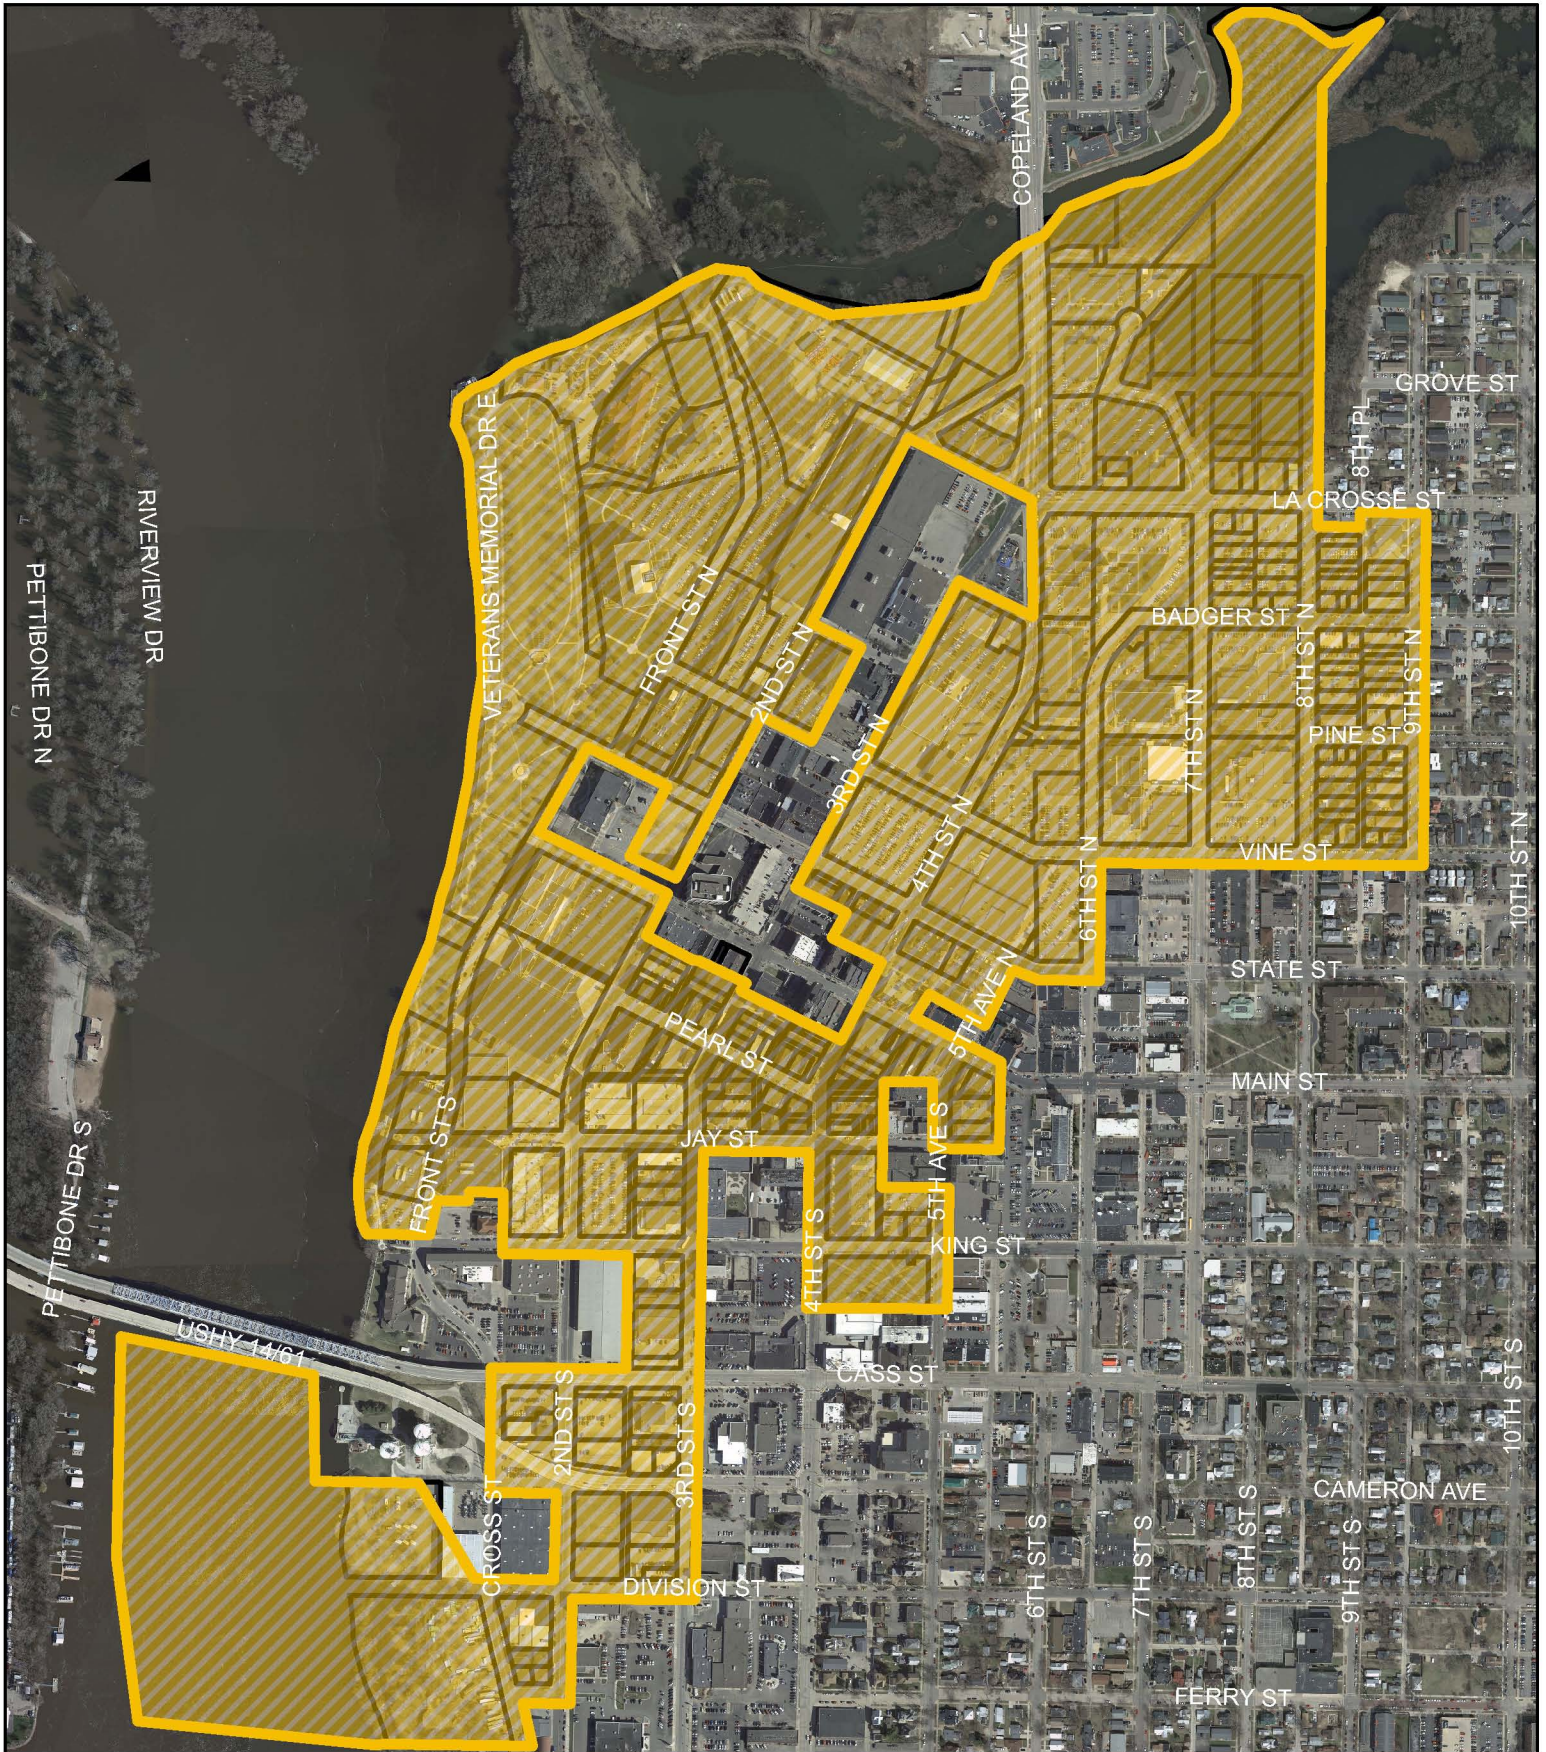

# Tax Incremental District No. 6 - La Crosse, Wisconsin

Map Produced by Jayme Stone, 2012;  
GIS Intern for the City of La Crosse

	TID 6 - City Vision Downtown
	Tax Parcel Boundary
	La Crosse City Limits