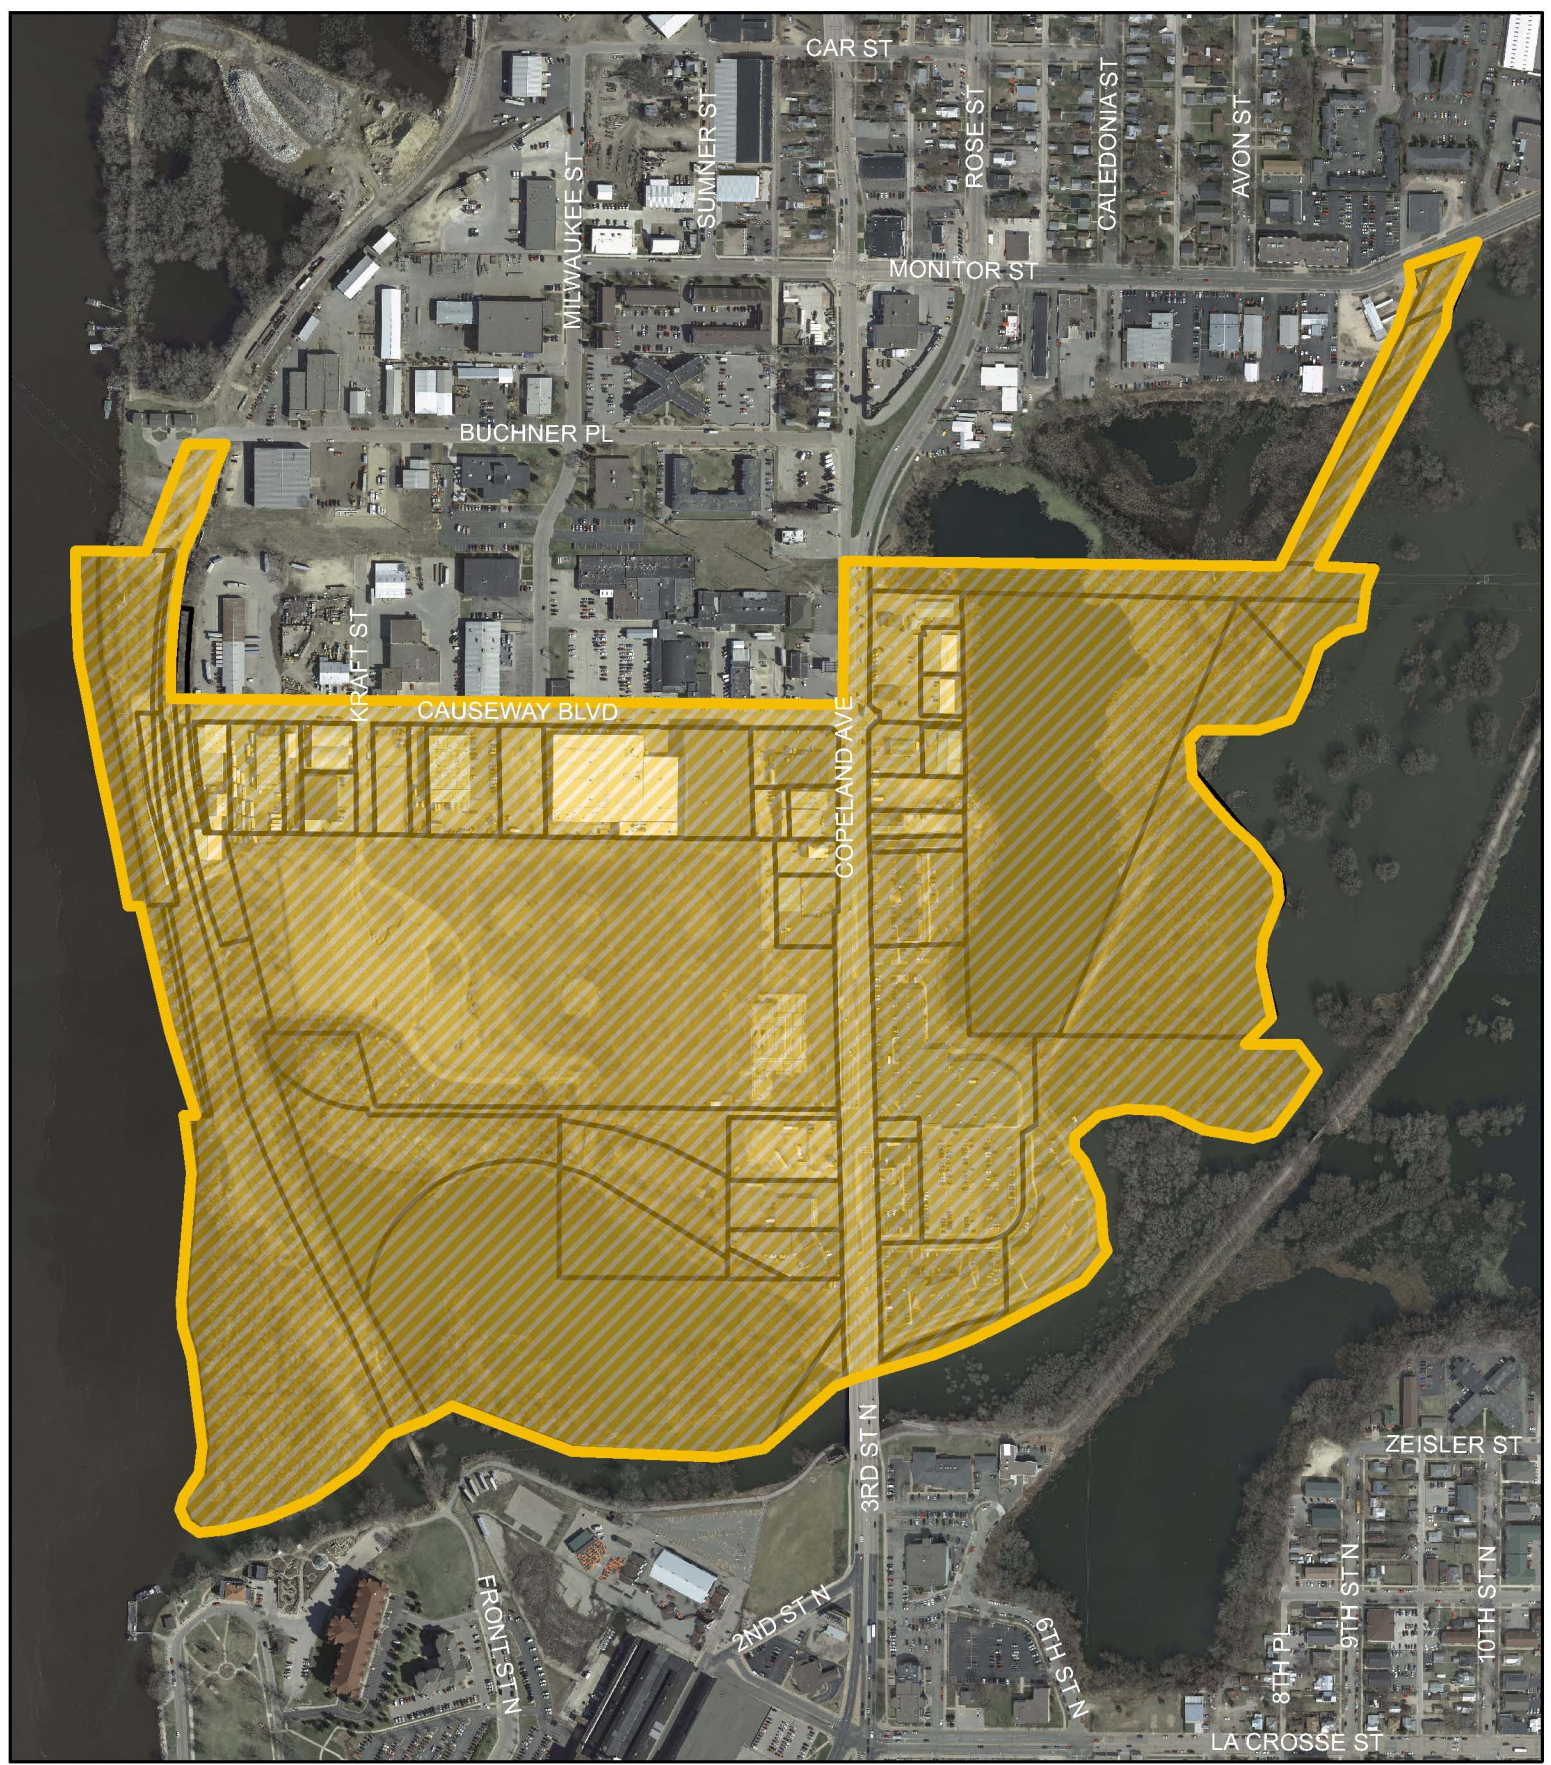

Tax Incremental District No. 12 - La Crosse, Wisconsin

-  TID 12 - Three Rivers Plaza
-  Tax Parcel Boundary
-  La Crosse City Limits

Map Produced by Jayme Stone, 2012;
GIS Intern for the City of La Crosse