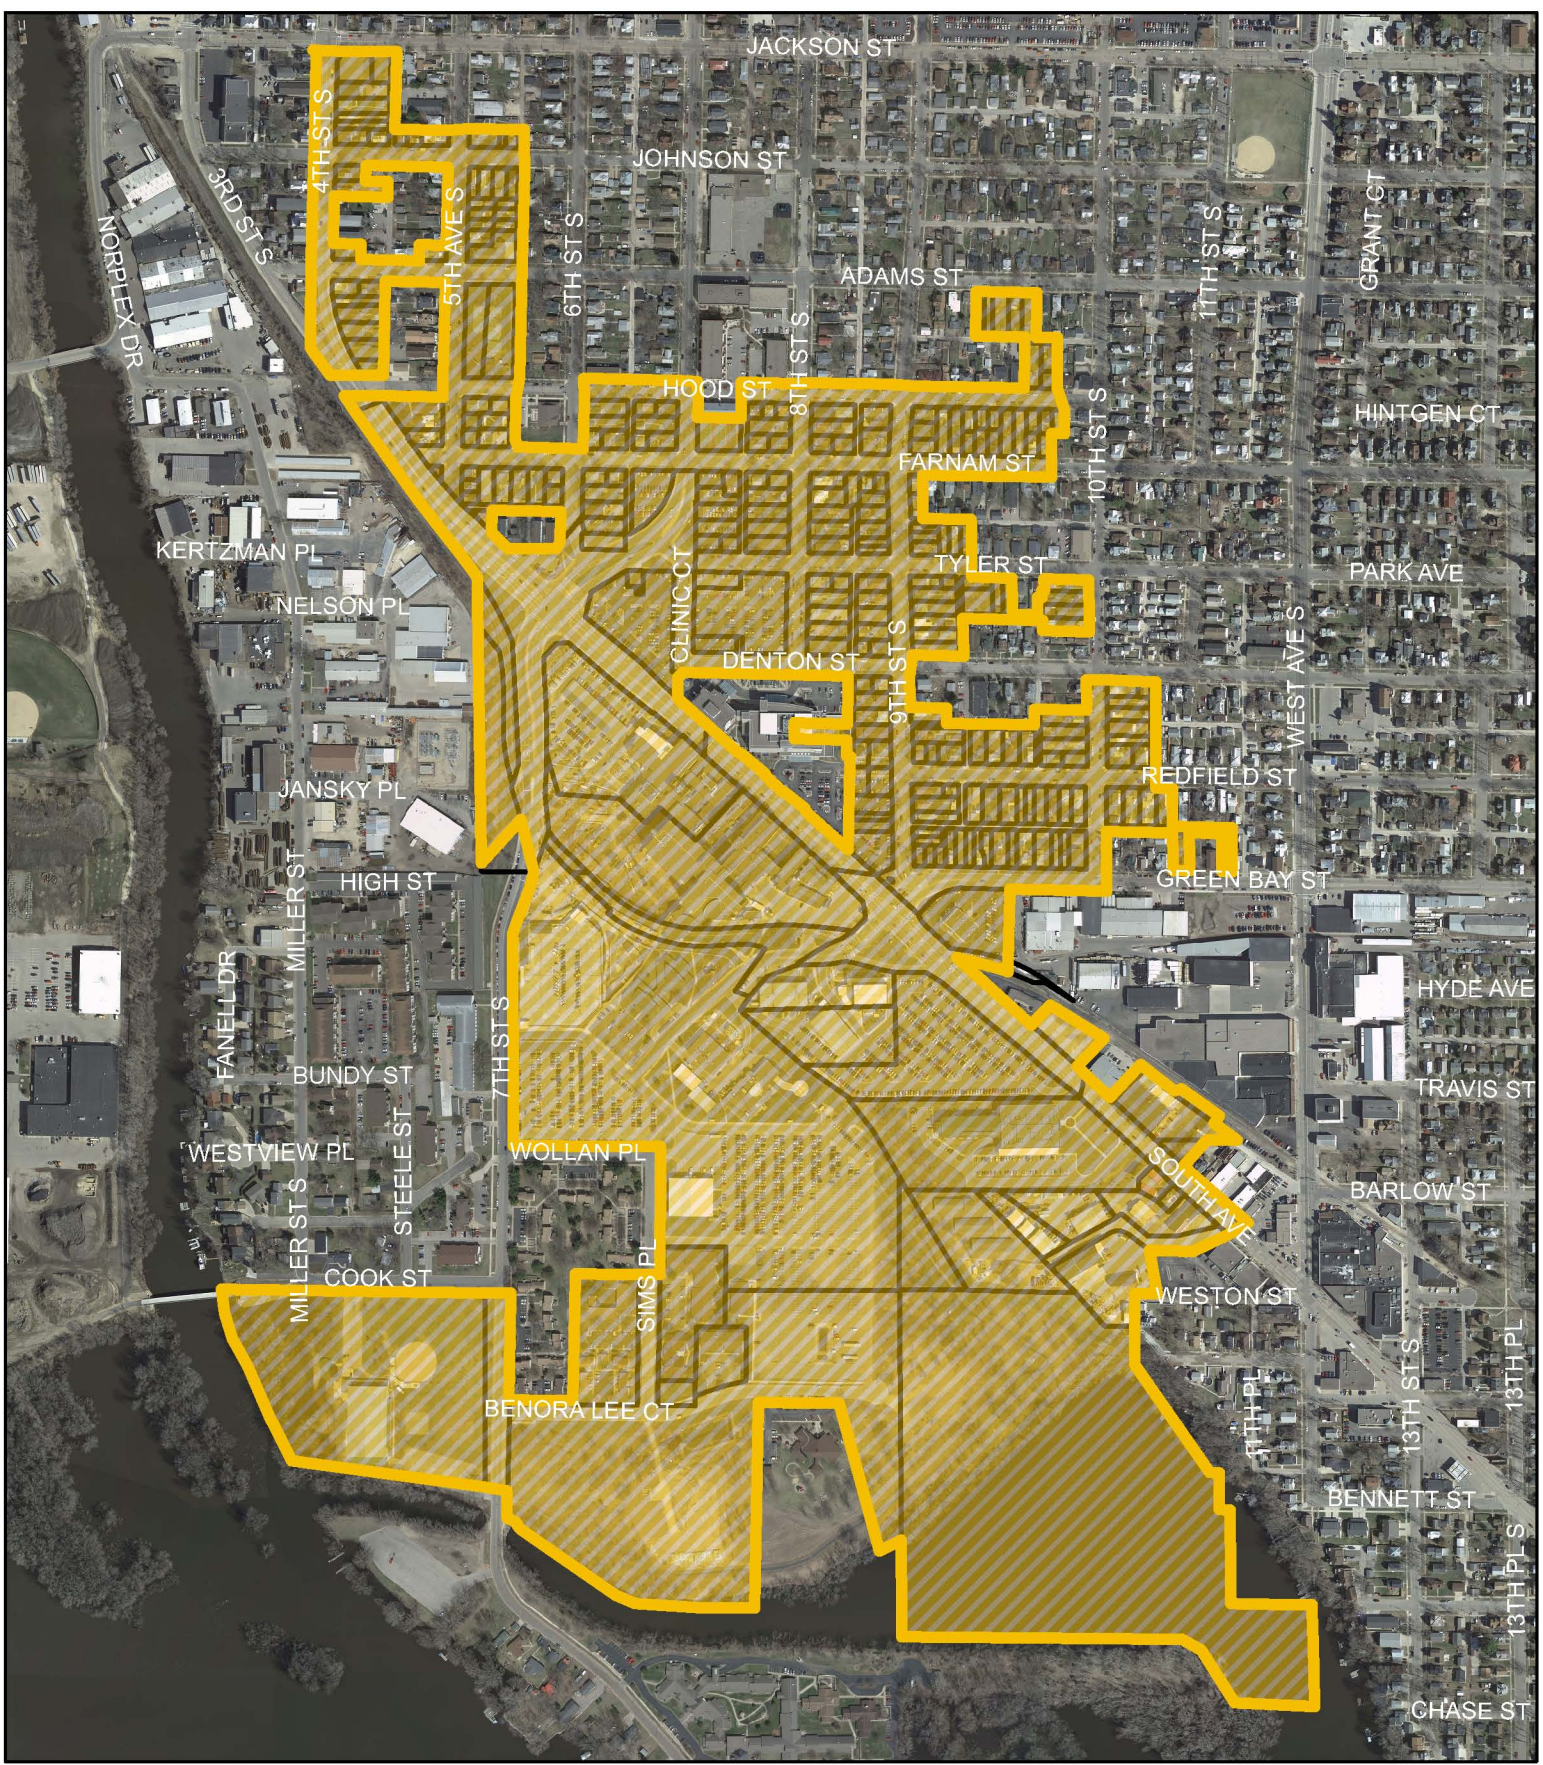

Tax Incremental District No. 14 - La Crosse, Wisconsin

- TID 14 - Gundersen Lutheran
- Tax Parcel Boundary
- La Crosse City Limits

Map Produced by Jayme Stone, 2012;
GIS Intern for the City of La Crosse